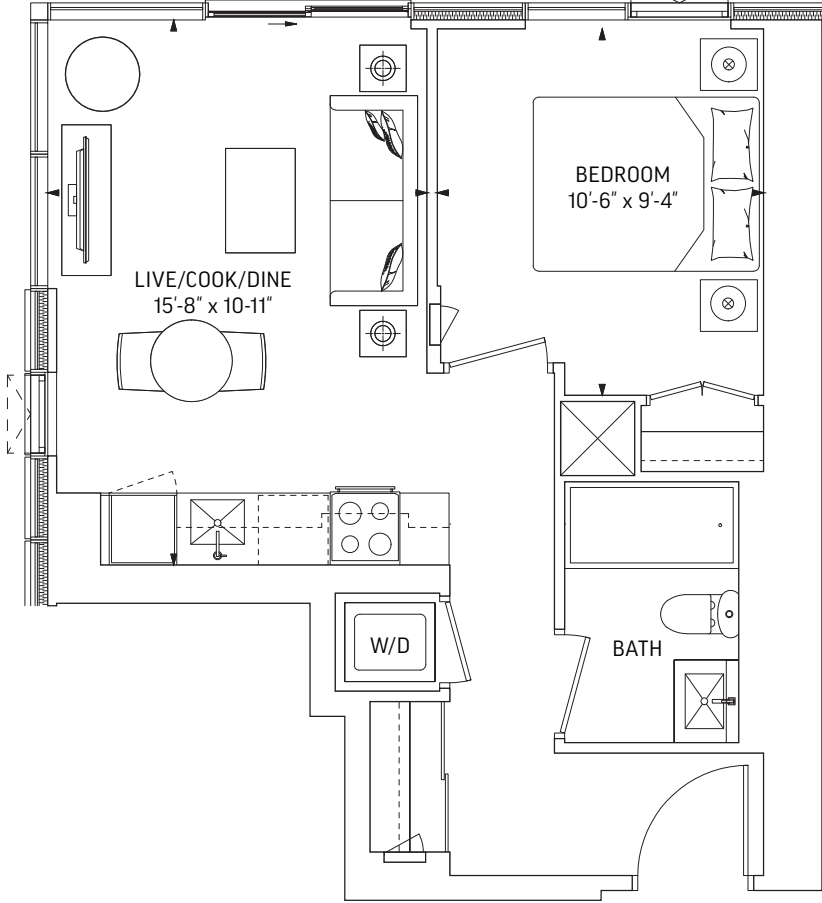

Q361-T • STUDIO

361 SQ.FT. OUTDOOR 282 SQ.FT.
TOTAL 643 SQ.FT.

LEVEL 6

Q482 • 1 BEDROOM

482 SQ.FT. OUTDOOR 72 SQ.FT.
TOTAL 554 SQ.FT.

ALT BALCONIES
OUTDOOR 62 SQ.FT.

ALT BALCONIES
OUTDOOR 72 SQ.FT.

LEVEL 7-19

All plans, dimensions and specifications are subject to change without notice. Actual useable floor space may vary from the stated floor area. Column locations, window locations and sizes may vary and are subject to change without notice. Renderings are artist's concept only. E. & O.E.