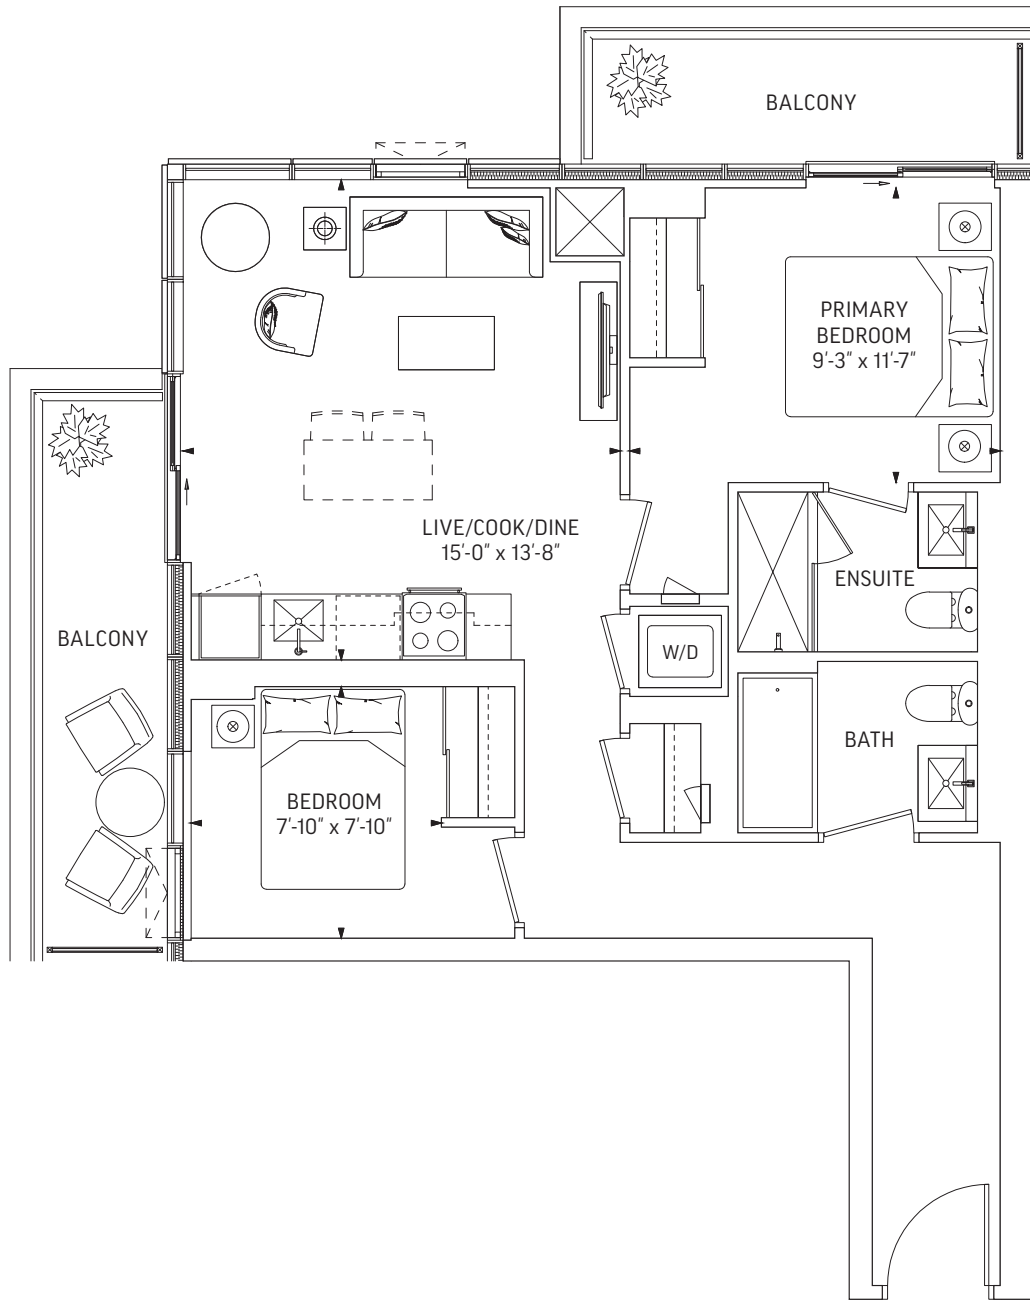

Q710 • 2 BEDROOM

710 SQ.FT. OUTDOOR 52 SQ.FT. + OUTDOOR 67 SQ.FT.
TOTAL 829 SQ.FT.

LEVEL 5