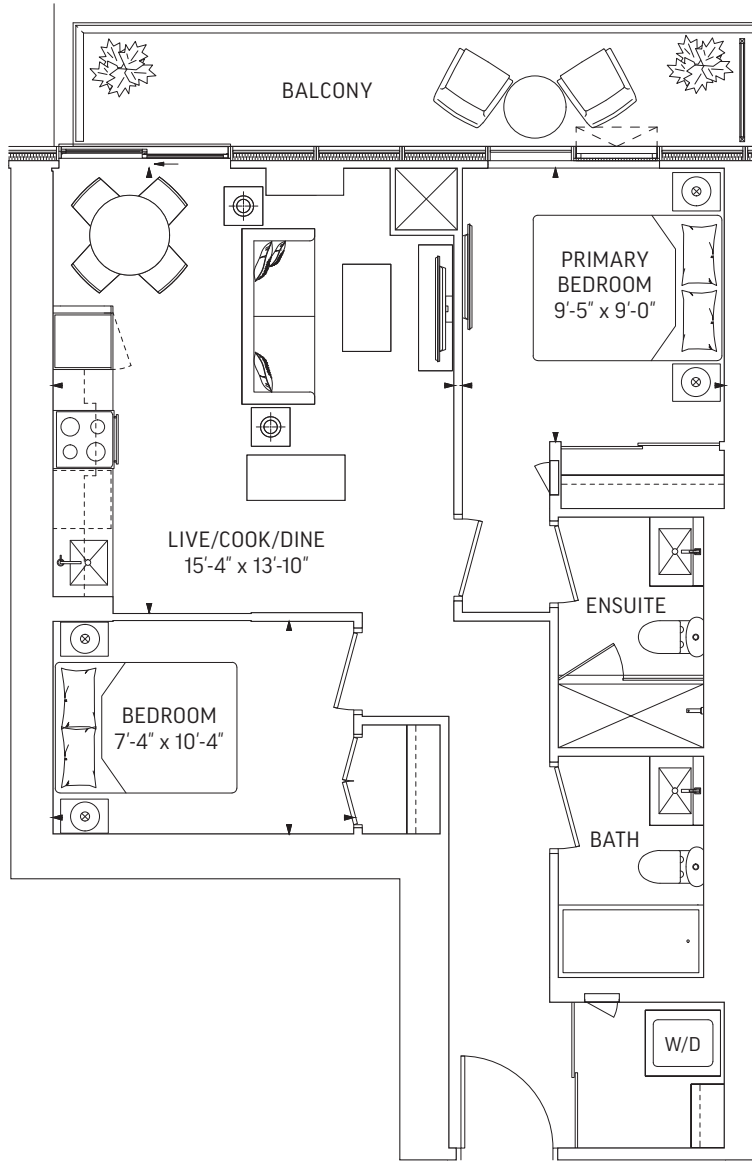

705 SQ.FT. OUTDOOR 66 SQ.FT.
TOTAL 771 SQ.FT.

LEVEL 5

Q710 • 2 BEDROOM

710 SQ.FT. OUTDOOR 52 SQ.FT. + OUTDOOR 67 SQ.FT.
TOTAL 829 SQ.FT.

LEVEL 5

Q737 • 2 BEDROOM

737 SQ.FT. OUTDOOR 89 SQ.FT.
TOTAL 826 SQ.FT.