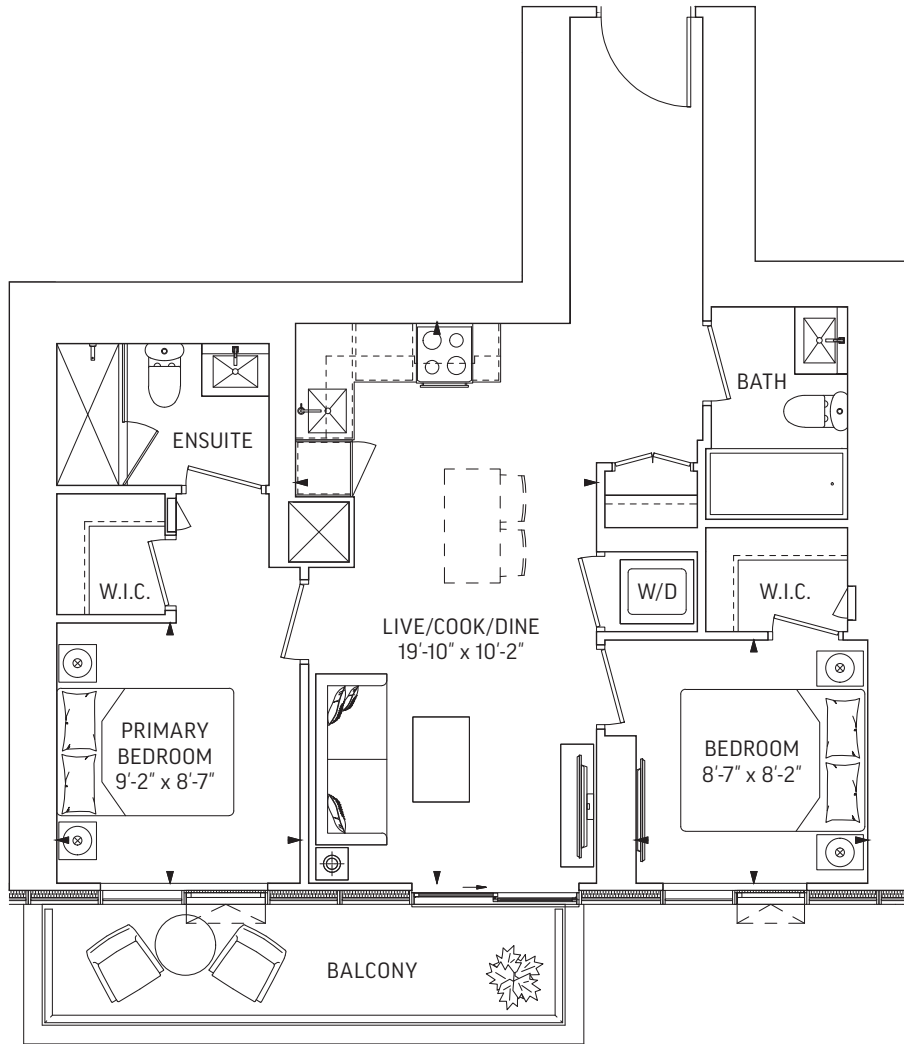

Q756 • 2 BEDROOM

756 SQ.FT. OUTDOOR 69 SQ.FT.
TOTAL 825 SQ.FT.

LEVEL 5