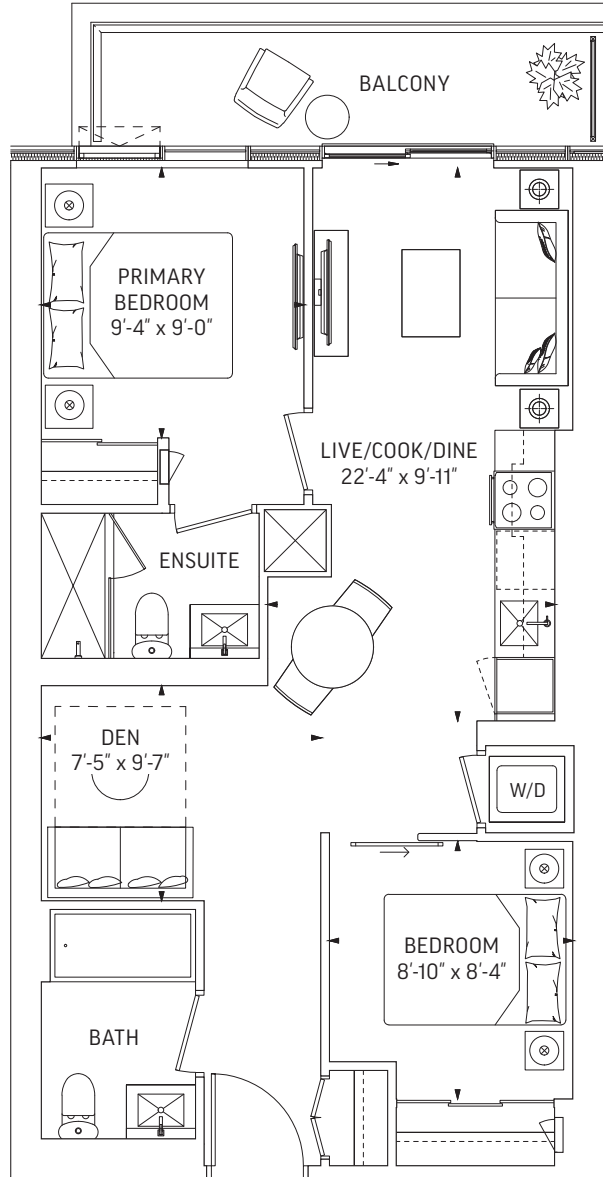

Q705 • 2 BEDROOM + DEN

705 SQ.FT. OUTDOOR 66 SQ.FT.
TOTAL 771 SQ.FT.

LEVEL 5