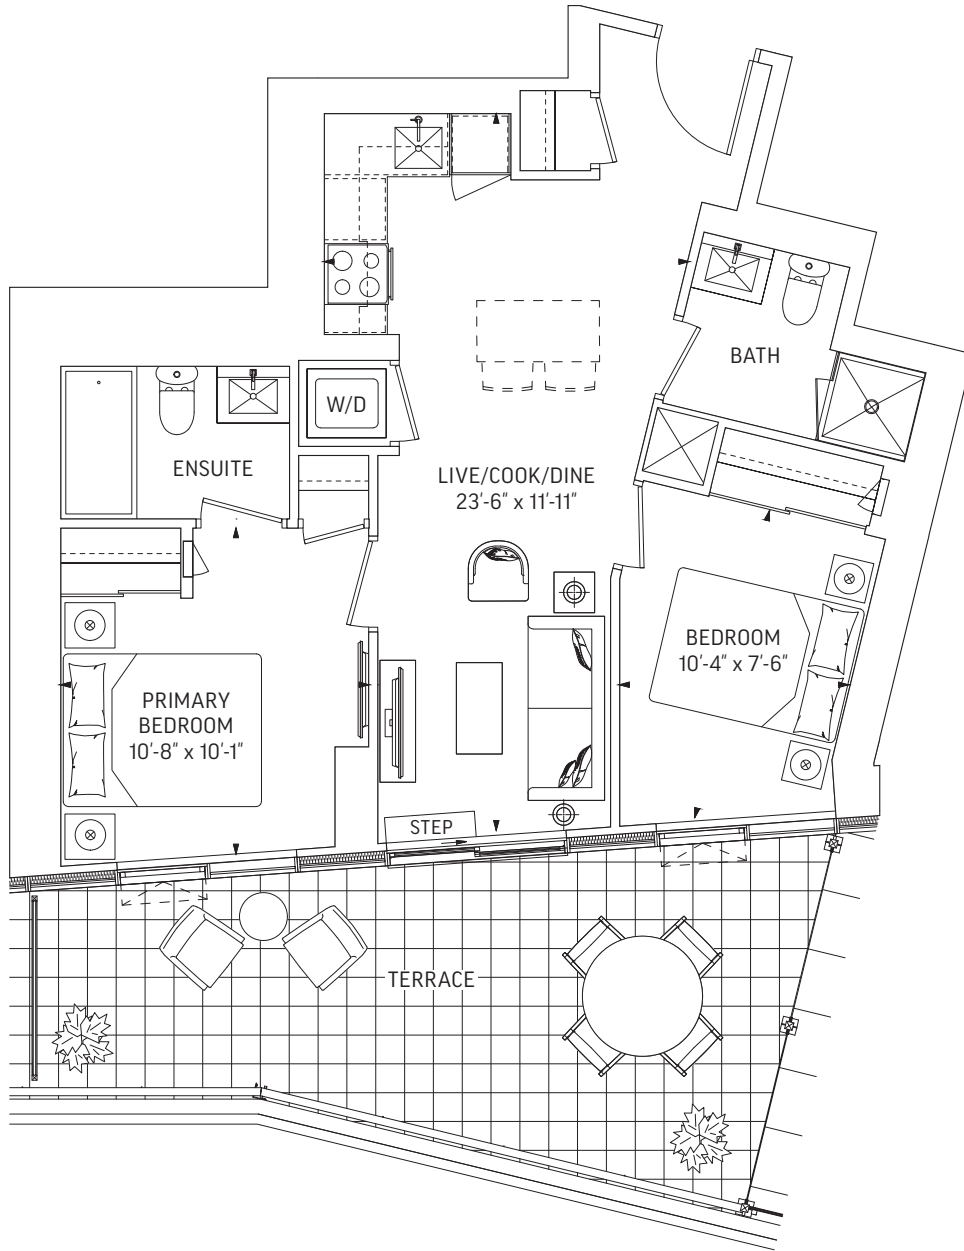

ALT BALCONIES
OUTDOOR 94 SQ.FT.

ALT BALCONIES
OUTDOOR 95 SQ.FT.

Q668-T • 2 BEDROOM

668 SQ.FT. OUTDOOR 117 SQ.FT.
TOTAL 785 SQ.FT.

LEVEL 6

Q672-T • 2 BEDROOM

672 SQ.FT. OUTDOOR 218 SQ.FT.
TOTAL 890 SQ.FT.

LEVEL 6