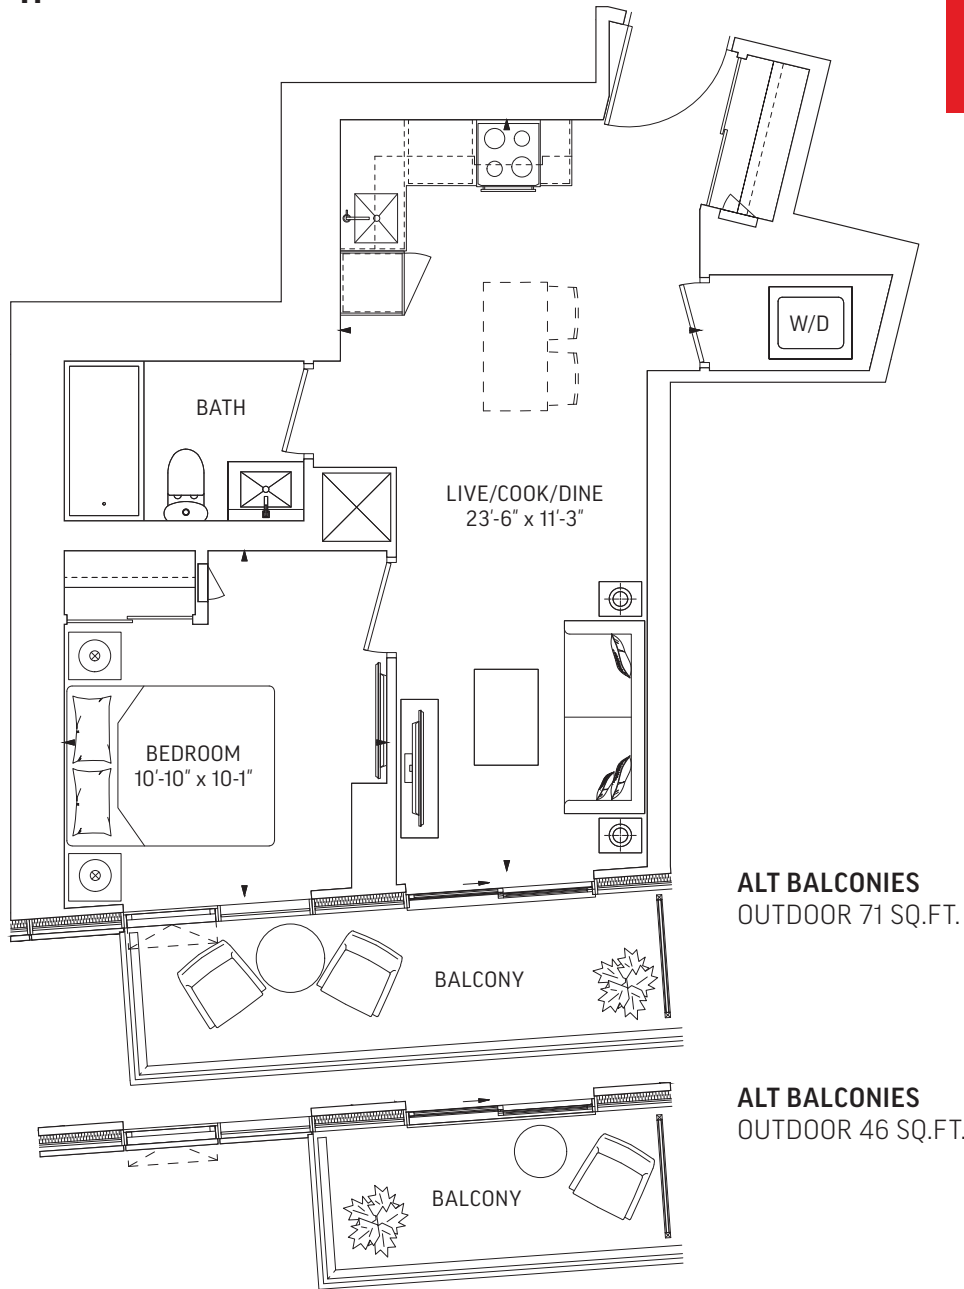

LEVEL 7-19

LEVEL 20-29, 31

LEVEL 30

Level 32-59

Q515 • 1 BEDROOM

515 SQ.FT. OUTDOOR 70 SQ.FT.
TOTAL 585 SQ.FT.

ALT BALCONIES
OUTDOOR 66 SQ.FT.

ALT BALCONIES
OUTDOOR 70 SQ.FT.

LEVEL 7-19

Q522 • 1 BEDROOM

522 SQ.FT. OUTDOOR 71 SQ.FT.
TOTAL 593 SQ.FT.

LEVEL 7-19

LEVEL 20-29, 31

LEVEL 30

LEVEL 32-59

All plans, dimensions and specifications are subject to change without notice. Actual useable floor space may vary from the stated floor area. Column locations, window locations and sizes may vary and are subject to change without notice. Renderings are artist's concept only. E. & O.E.