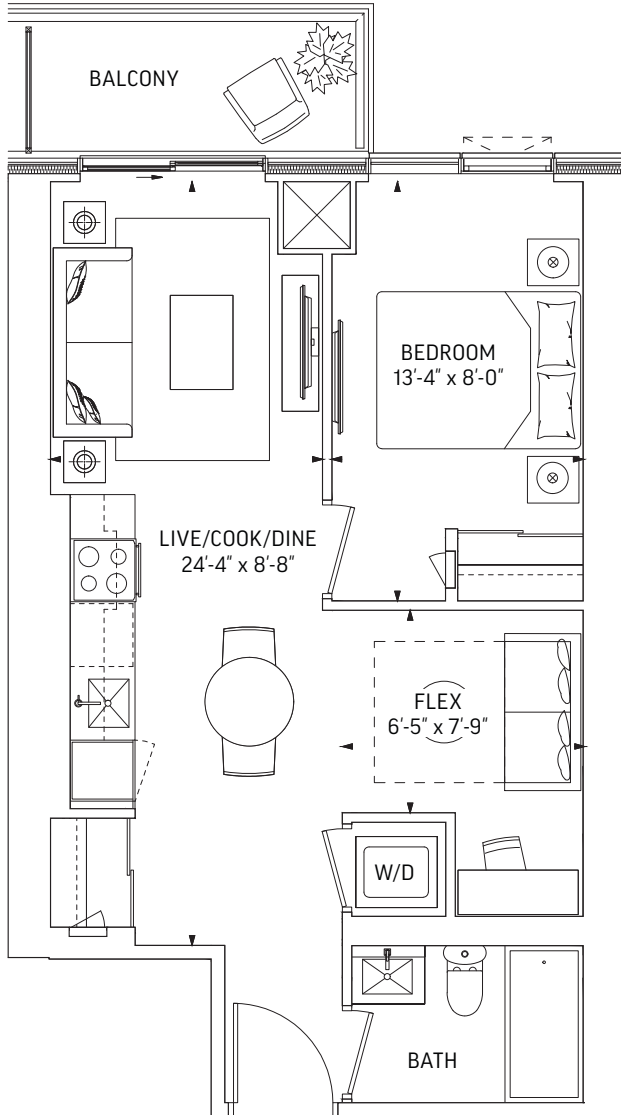

ALT BALCONIES
OUTDOOR 45 SQ.FT.

LEVEL 32-59