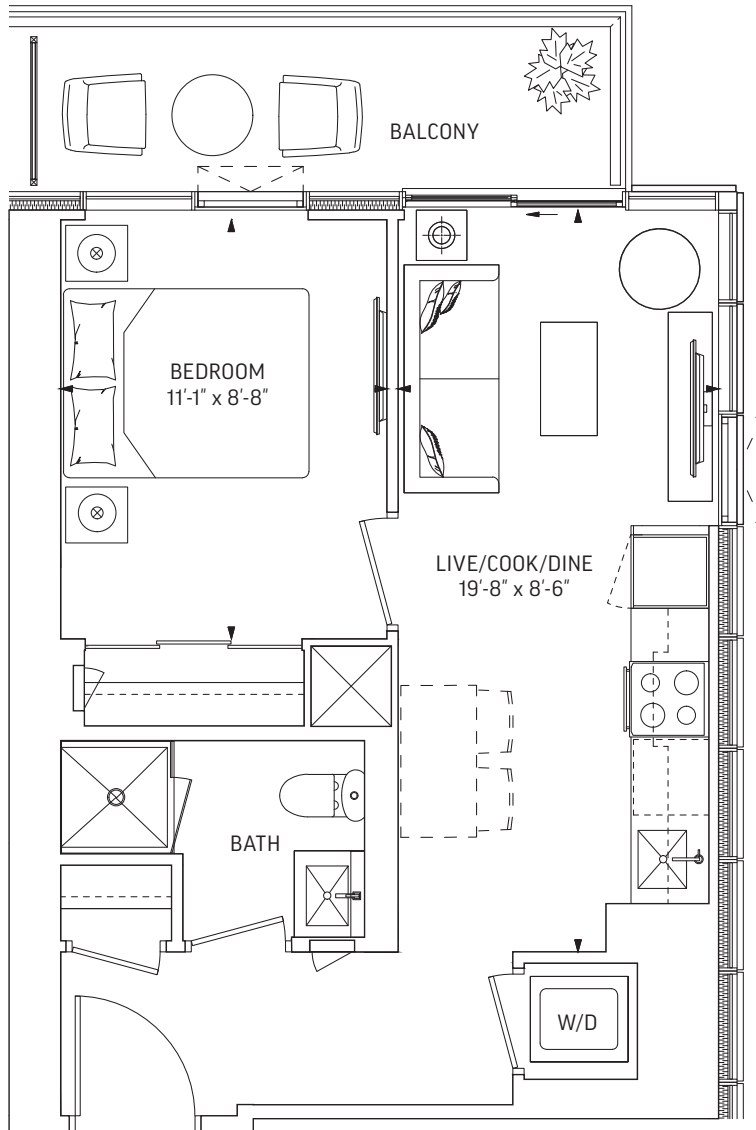

LEVEL 20-29, 31

LEVEL 32-59

Q458 • 1 BEDROOM

458 SQ.FT. OUTDOOR 67 SQ.FT.
TOTAL 525 SQ.FT.

LEVEL 7-19

LEVEL 20-29, 31

LEVEL 30

Q460 • 1 BEDROOM