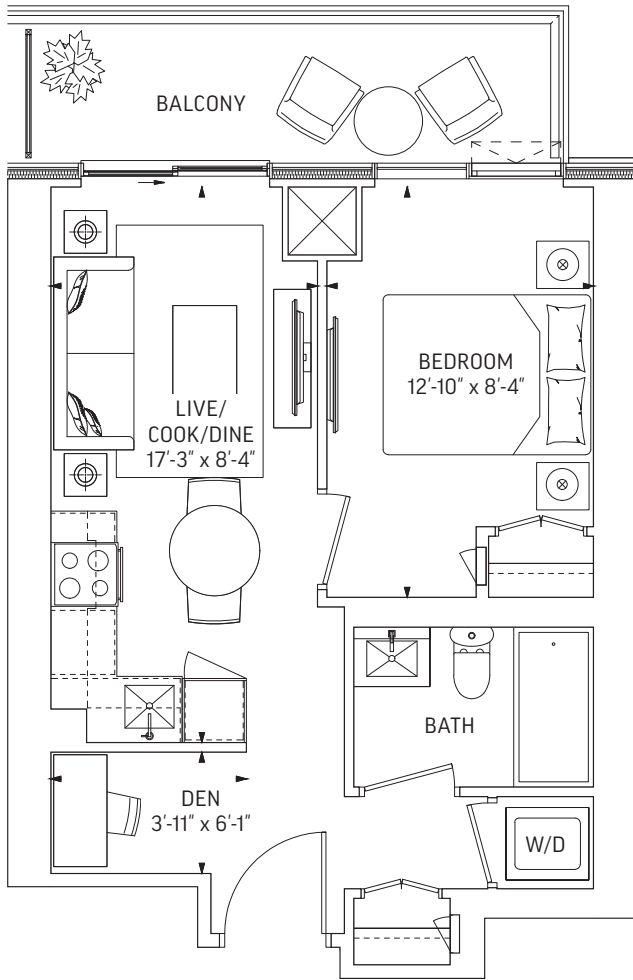

Q346 • JR 1 BED

346 SQ.FT.

TOTAL 346 SQ.FT.

LEVEL 7-19

Q361 • STUDIO

361 SQ.FT. OUTDOOR 66 SQ.FT.
TOTAL 427 SQ.FT.

ALT BALCONIES
 OUTDOOR 44 SQ.FT.

ALT BALCONIES
 OUTDOOR 66 SQ.FT.

LEVEL 17-19

LEVEL 20-29, 31

LEVEL 30

LEVEL 32-59

Q442 • 1 BEDROOM + DEN

442 SQ.FT. OUTDOOR 71 SQ.FT.
TOTAL 513 SQ.FT.

ALT BALCONIES
OUTDOOR 45 SQ.FT.

ALT BALCONIES
OUTDOOR 71 SQ.FT.