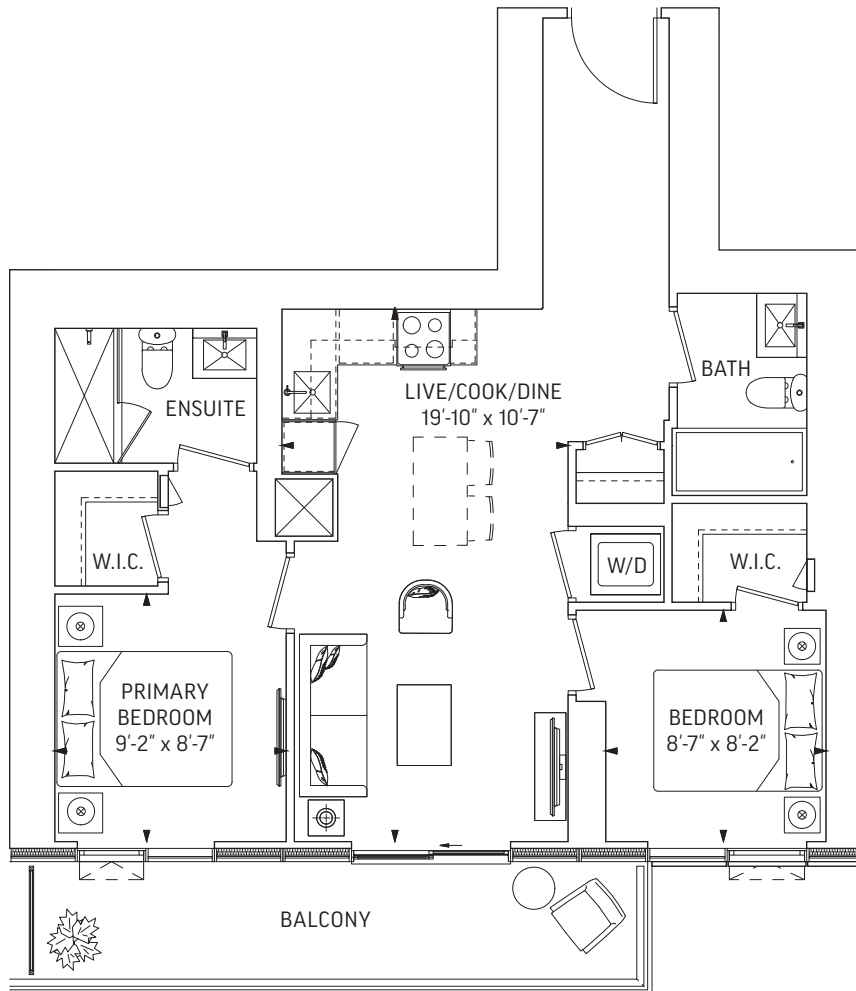

Q756 • 2 BEDROOM

756 SQ.FT. OUTDOOR 98 SQ.FT.
TOTAL 854 SQ.FT.

ALT BALCONIES
OUTDOOR 98 SQ.FT.