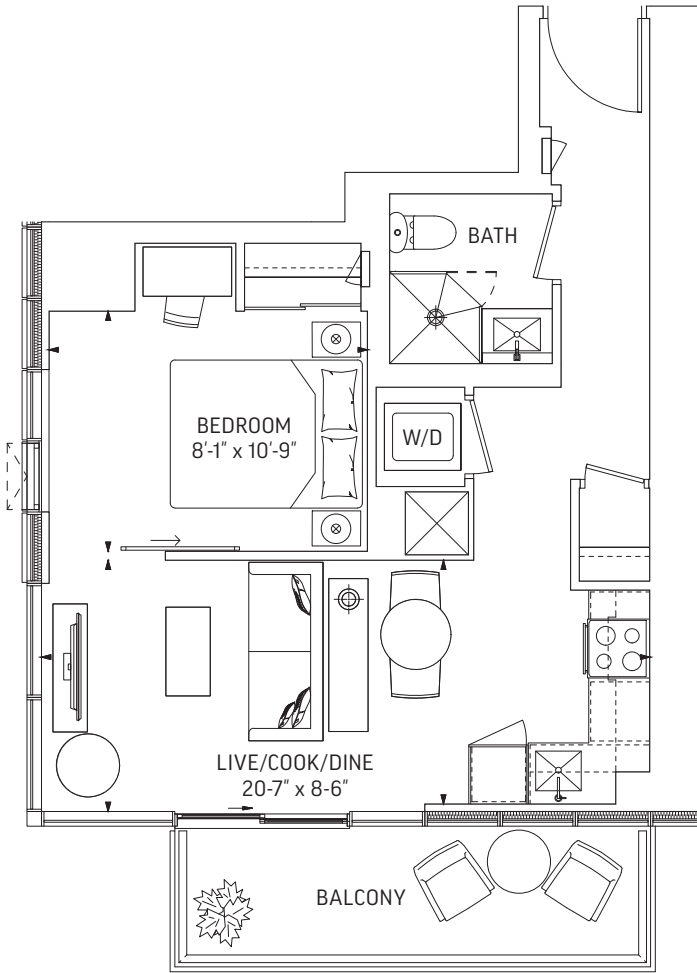

LEVEL 7-19

LEVEL 20-29, 31

LEVEL 30

Level 32-59

Q515 • 1 BEDROOM

515 SQ.FT. OUTDOOR 70 SQ.FT.
TOTAL 585 SQ.FT.

ALT BALCONIES
OUTDOOR 66 SQ.FT.

ALT BALCONIES
OUTDOOR 70 SQ.FT.

LEVEL 7-19

Q522 • 1 BEDROOM

522 SQ.FT. OUTDOOR 71 SQ.FT.
TOTAL 593 SQ.FT.

LEVEL 7-19

LEVEL 20-29, 31

LEVEL 30

LEVEL 32-59

All plans, dimensions and specifications are subject to change without notice. Actual useable floor space may vary from the stated floor area. Column locations, window locations and sizes may vary and are subject to change without notice. Renderings are artist's concept only. E. & O.E.