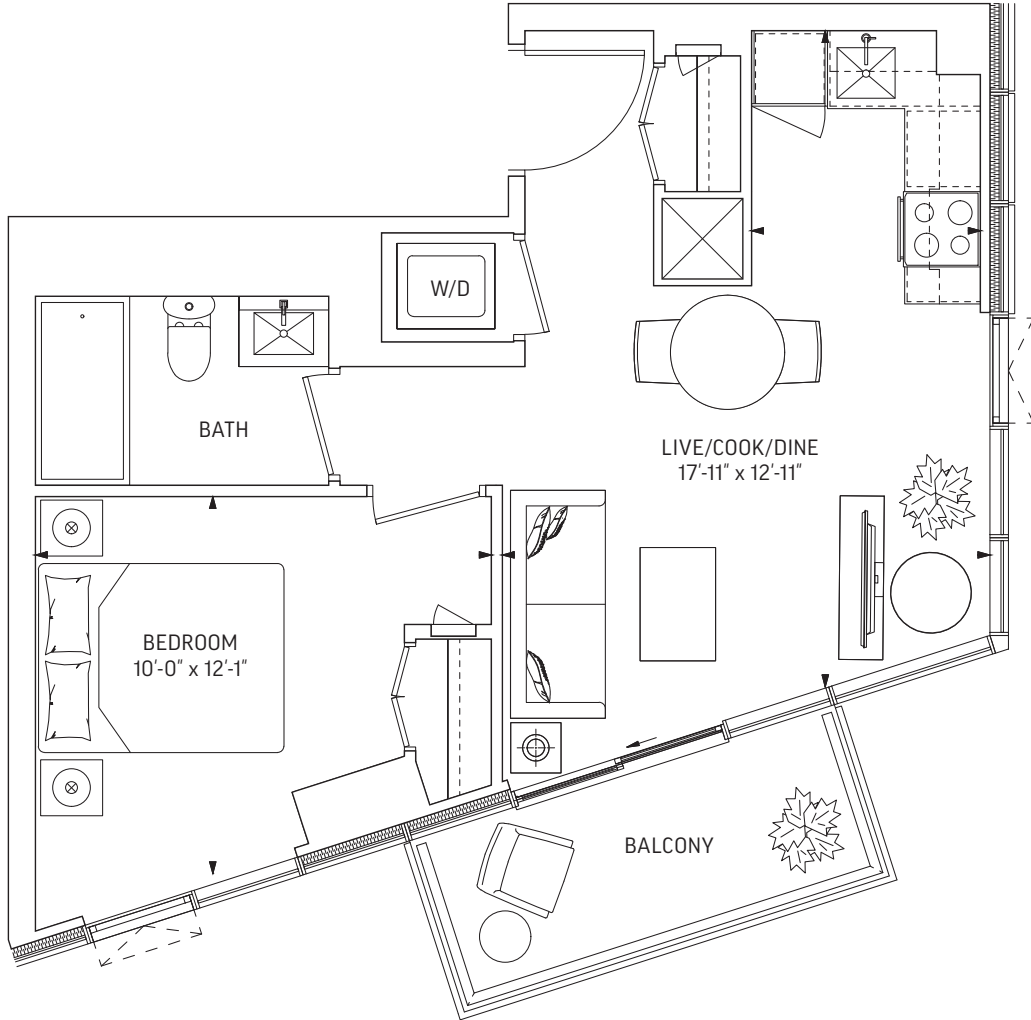

Q478 • 1 BEDROOM

478 SQ.FT. OUTDOOR 48 SQ.FT.
TOTAL 526 SQ.FT.