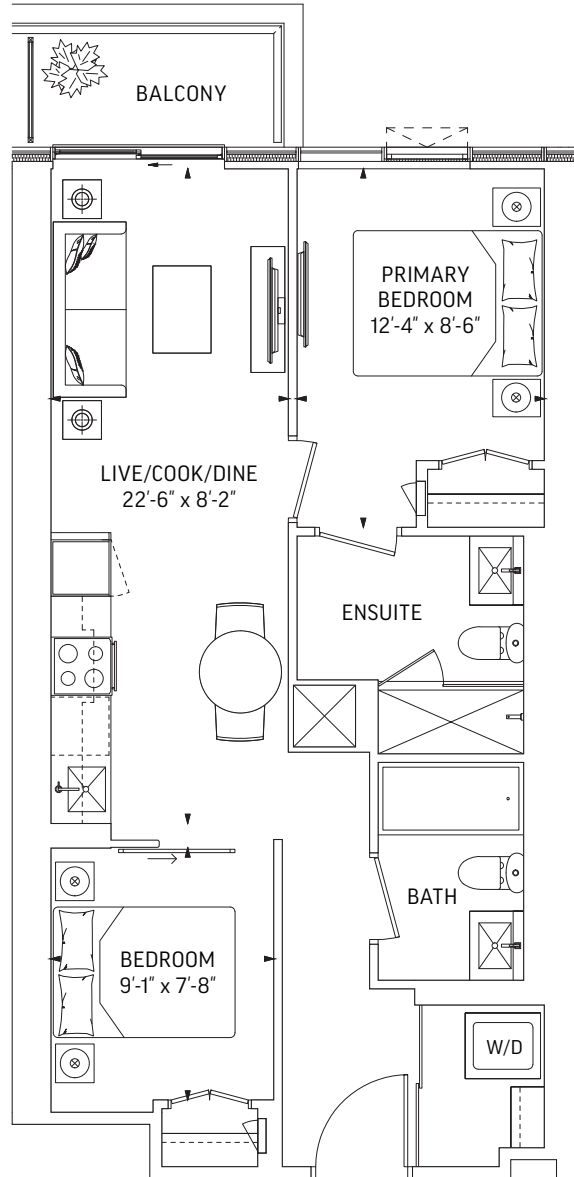

Q647 • 2 BEDROOM

647 SQ.FT. OUTDOOR 33 SQ.FT.
TOTAL 680 SQ.FT.

LEVEL 5