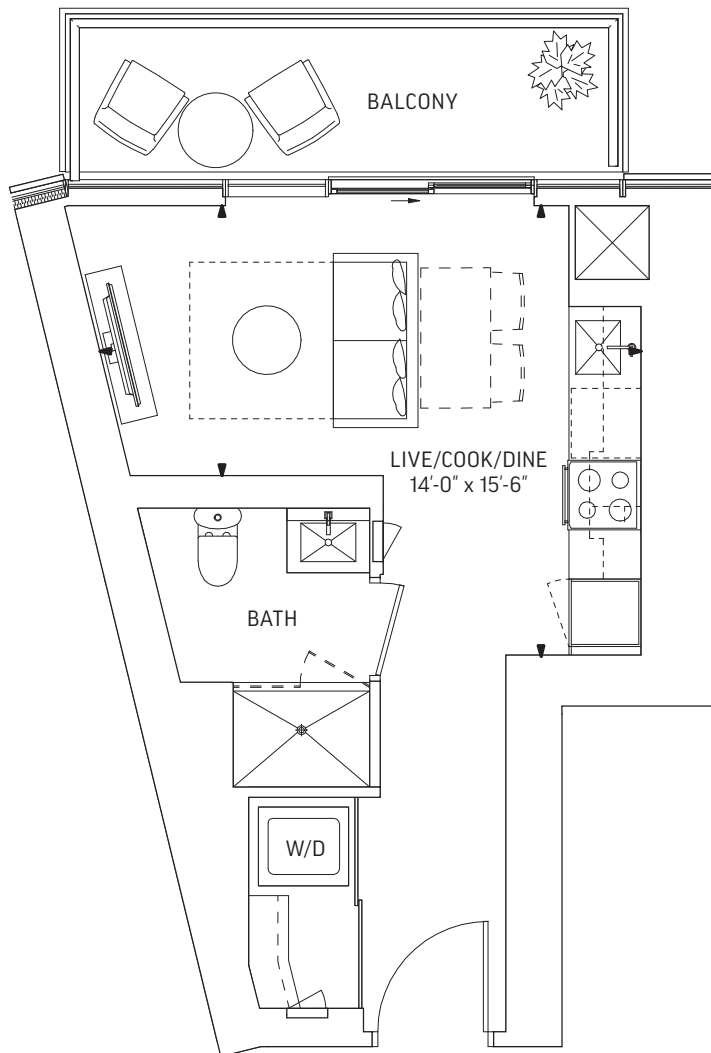

Q346 • JR 1 BED

346 SQ.FT.

TOTAL 346 SQ.FT.

LEVEL 7-19

Q361 • STUDIO

361 SQ.FT. OUTDOOR 66 SQ.FT.
TOTAL 427 SQ.FT.

ALT BALCONIES
 OUTDOOR 44 SQ.FT.

ALT BALCONIES
 OUTDOOR 66 SQ.FT.