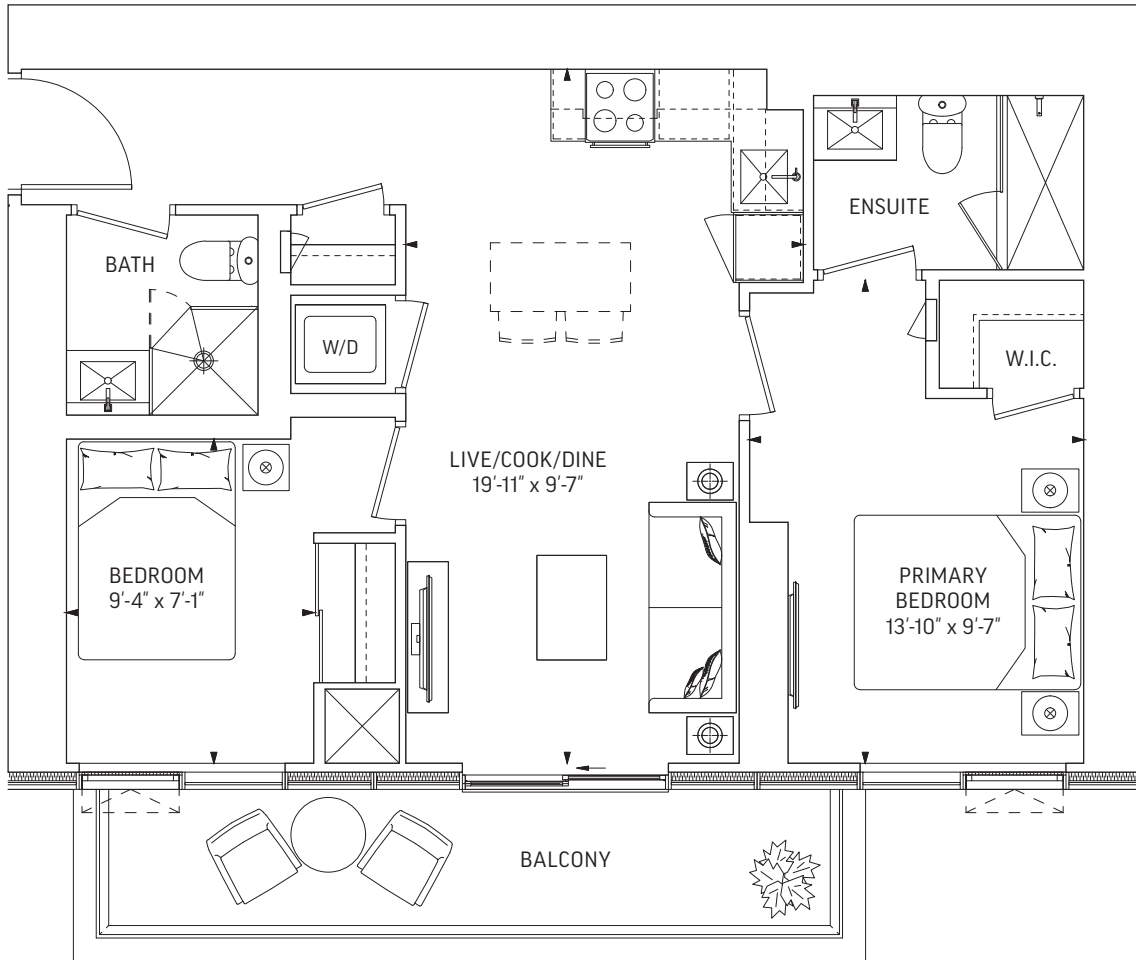

LEVEL 5

Q700 • 2 BEDROOM

700 SQ.FT. OUTDOOR 71 SQ.FT. + OUTDOOR 38 SQ.FT.
TOTAL 809 SQ.FT.

LEVEL 5

Q701 • 2 BEDROOM

701 SQ.FT. OUTDOOR 81 SQ.FT.
TOTAL 782 SQ.FT.

LEVEL 5

Q705 • 2 BEDROOM + DEN