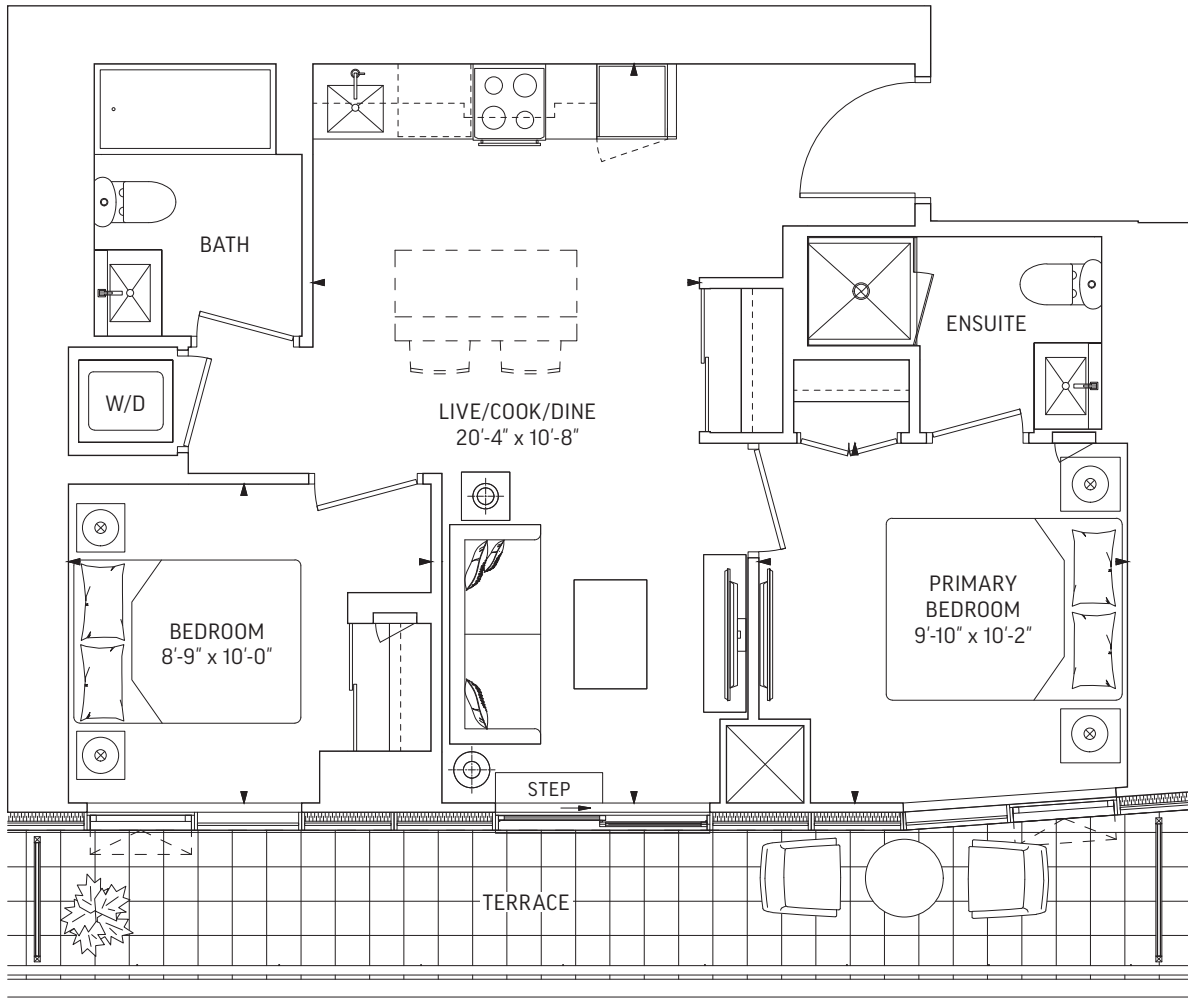

ALT BALCONIES
OUTDOOR 94 SQ.FT.

ALT BALCONIES
OUTDOOR 95 SQ.FT.

Q668-T • 2 BEDROOM

668 SQ.FT. OUTDOOR 117 SQ.FT.
TOTAL 785 SQ.FT.

LEVEL 6

Q672-T • 2 BEDROOM

672 SQ.FT. OUTDOOR 218 SQ.FT.
TOTAL 890 SQ.FT.

LEVEL 6