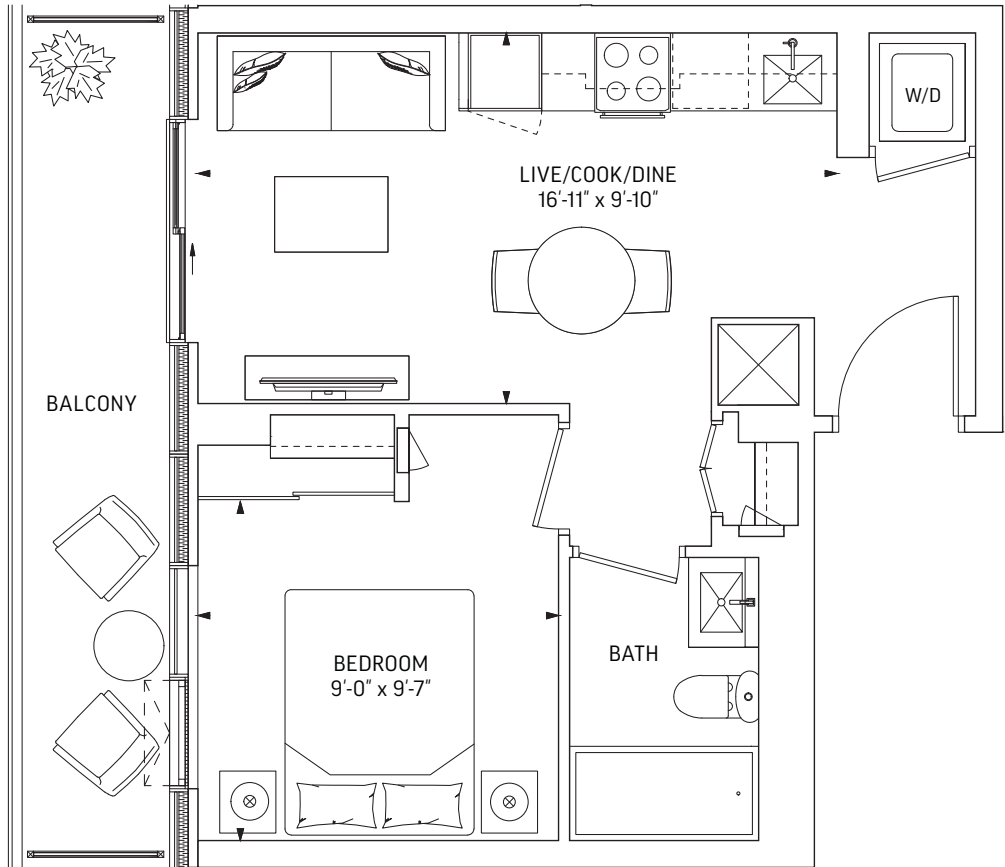

Q426 • 1 BEDROOM

426 SQ.FT. OUTDOOR 86 SQ.FT.
TOTAL 512 SQ.FT.

LEVEL 5