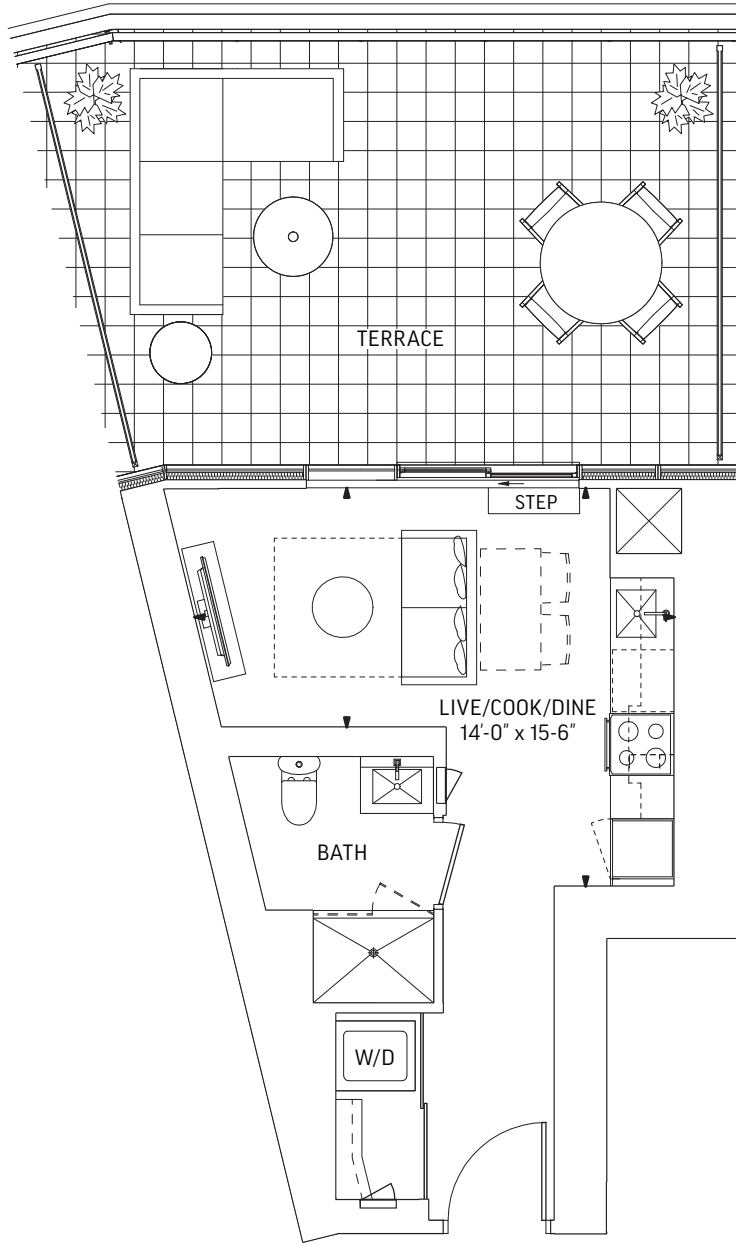

Q361-T • STUDIO

361 SQ.FT. OUTDOOR 282 SQ.FT.
TOTAL 643 SQ.FT.

LEVEL 6