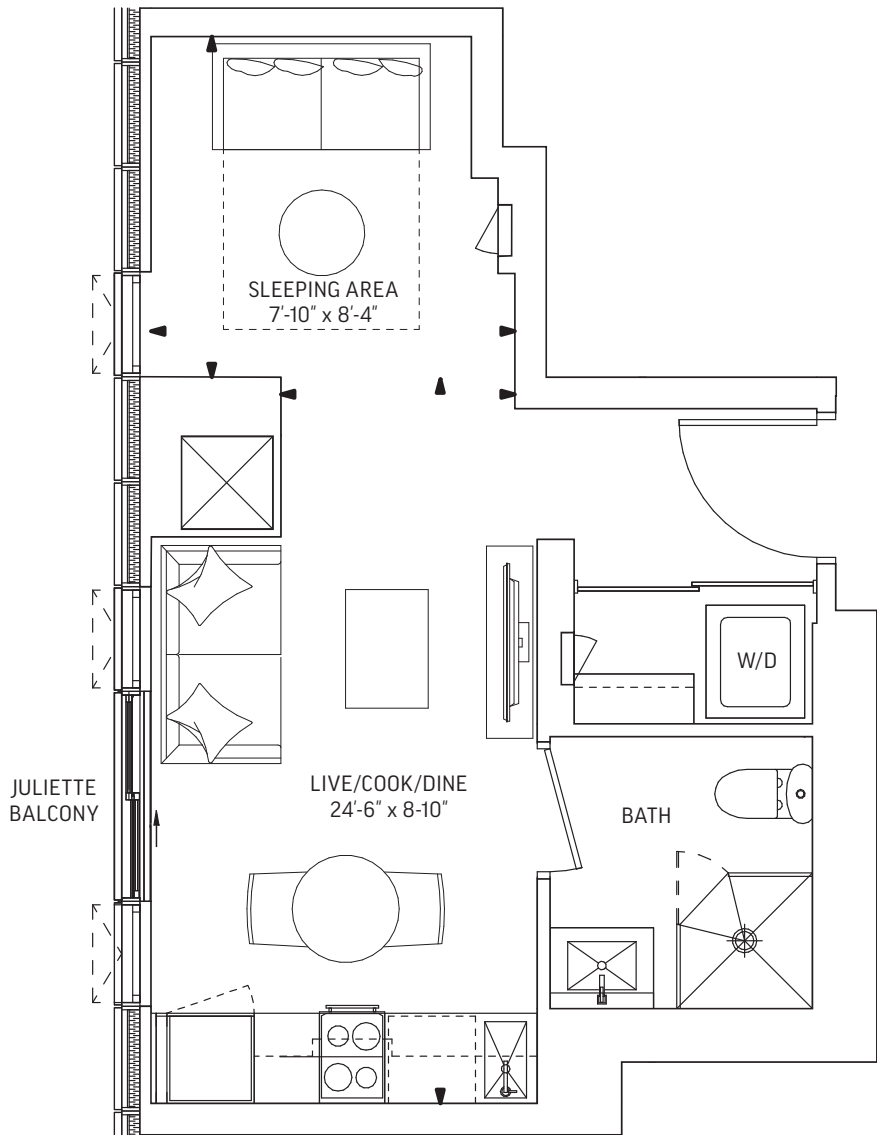

Q346 • JR 1 BED

346 SQ.FT.

TOTAL 346 SQ.FT.

LEVEL 7-19

Q361 • STUDIO

361 SQ.FT. OUTDOOR 66 SQ.FT.
TOTAL 427 SQ.FT.

ALT BALCONIES
 OUTDOOR 44 SQ.FT.

ALT BALCONIES
 OUTDOOR 66 SQ.FT.