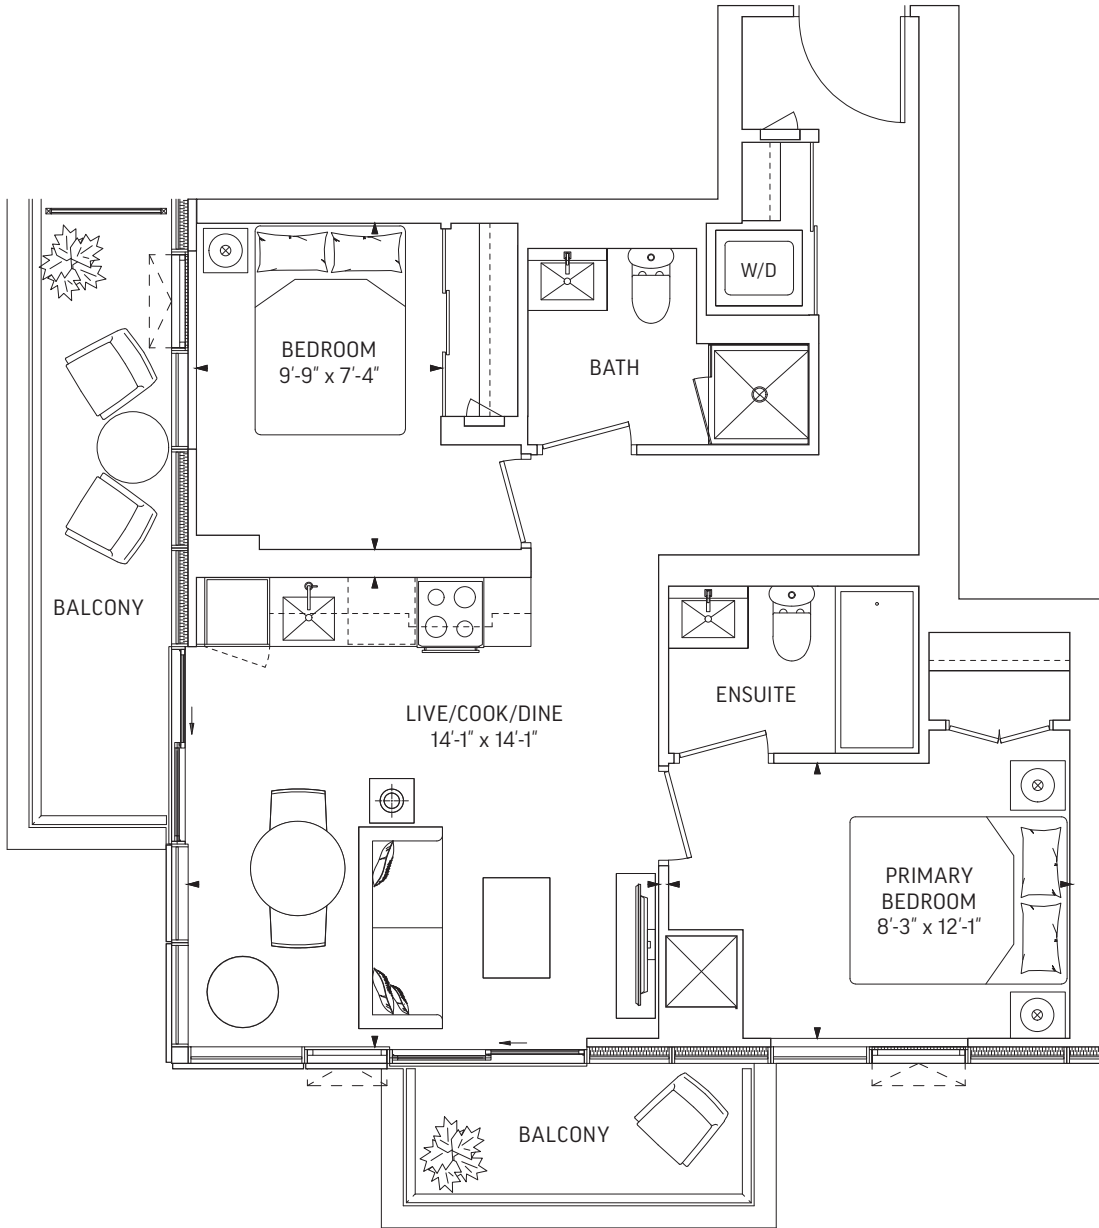

Q700 • 2 BEDROOM

700 SQ.FT. OUTDOOR 71 SQ.FT. + OUTDOOR 38 SQ.FT.
TOTAL 809 SQ.FT.

LEVEL 5