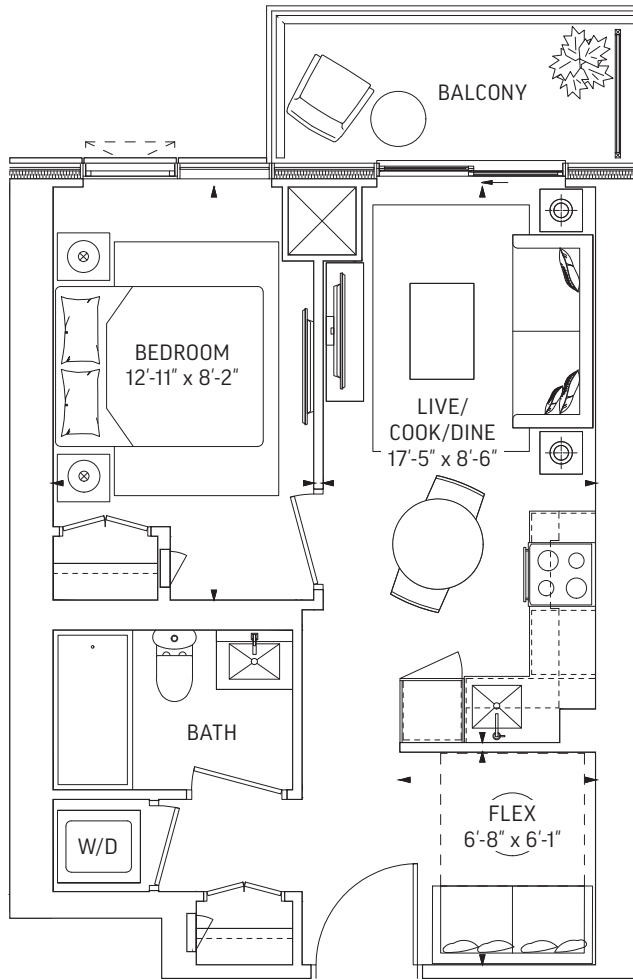

460 SQ.FT. OUTDOOR 91 SQ.FT.
TOTAL 551 SQ.FT.

LEVEL 7-19

LEVEL 20-29, 31

LEVEL 30

Q464 • 1 BEDROOM + FLEX

464 SQ.FT. OUTDOOR 71 SQ.FT.
TOTAL 535 SQ.FT.

ALT BALCONIES
 OUTDOOR 71 SQ.FT.

ALT BALCONIES
 OUTDOOR 45 SQ.FT.