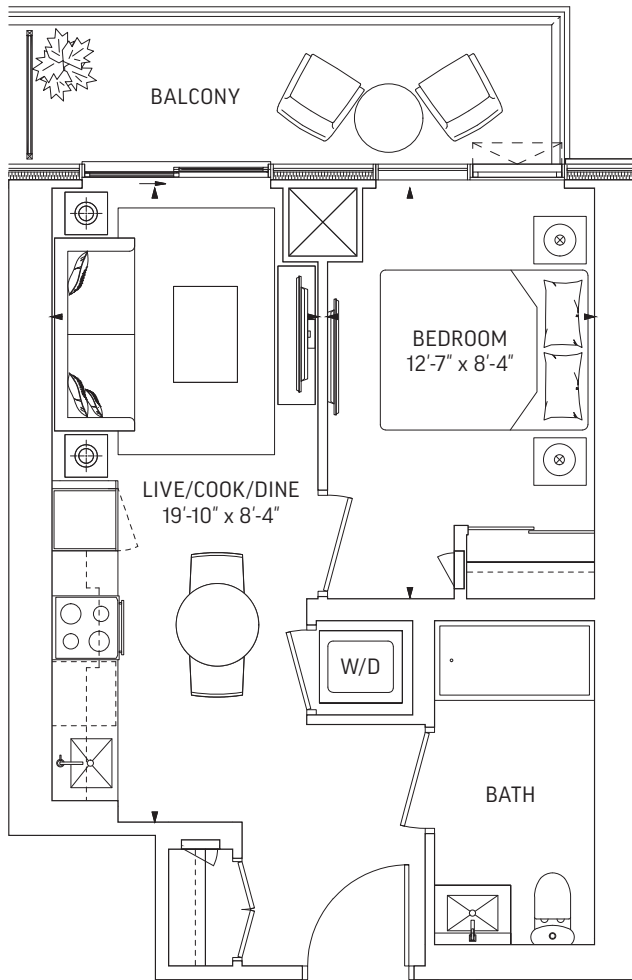

LEVEL 20-29, 31

LEVEL 30

LEVEL 32-59

Q450 • 1 BEDROOM

450 SQ.FT. OUTDOOR 71 SQ.FT.
TOTAL 521 SQ.FT.

ALT BALCONIES
 OUTDOOR 45 SQ.FT.

ALT BALCONIES
 OUTDOOR 71 SQ.FT.

LEVEL 7-19