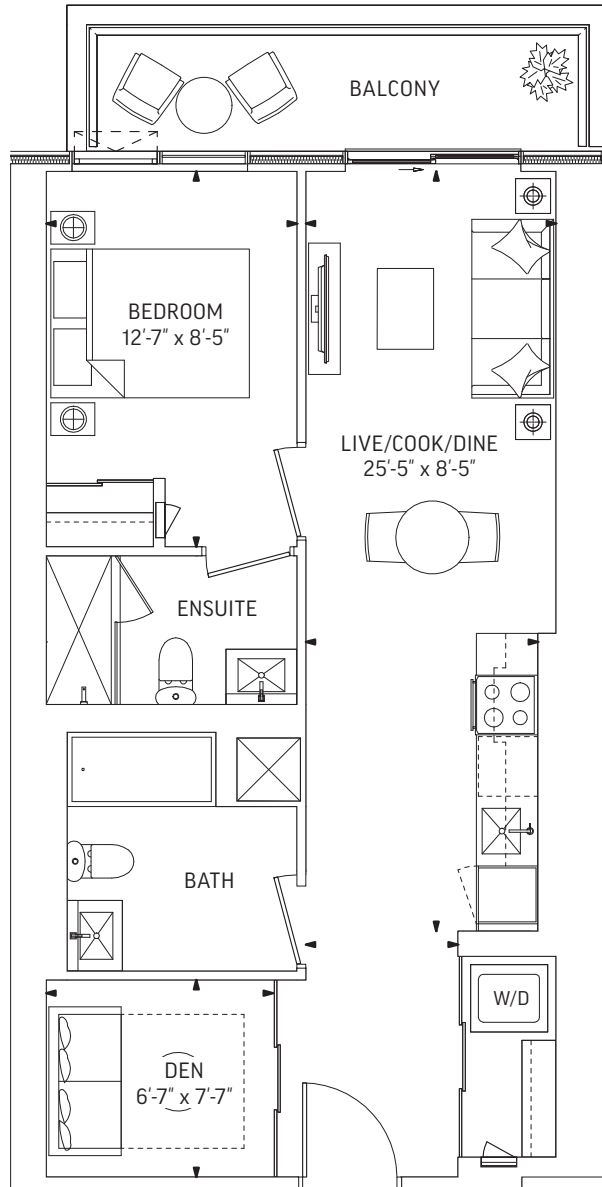

Q678 • 1 BEDROOM + DEN

678 SQ.FT. OUTDOOR 63 SQ.FT.
TOTAL 741 SQ.FT.

LEVEL 5