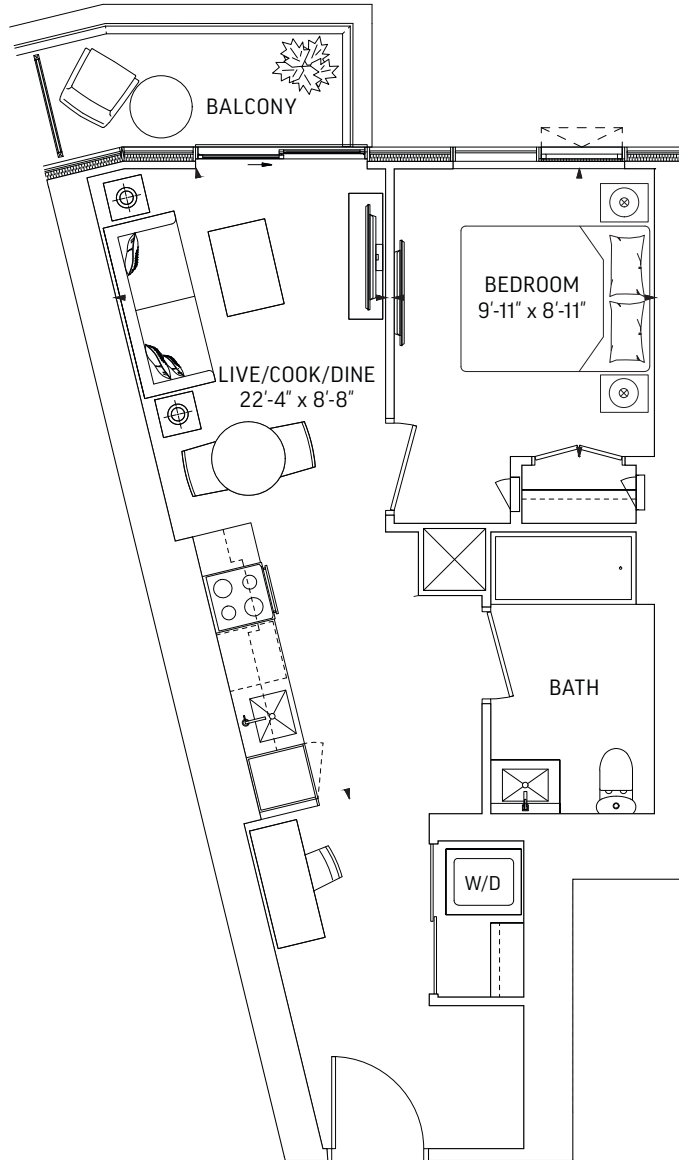

LEVEL 5

Q532 • 1 BEDROOM + FLEX

532 SQ.FT. OUTDOOR 71 SQ.FT.
TOTAL 603 SQ.FT.

ALT BALCONIES
OUTDOOR 71 SQ.FT.

ALT BALCONIES
OUTDOOR 45 SQ.FT.

LEVEL 32-59

Q562 • 1 BEDROOM + STUDY

562 SQ.FT. OUTDOOR 40 SQ.FT.
TOTAL 602 SQ.FT.