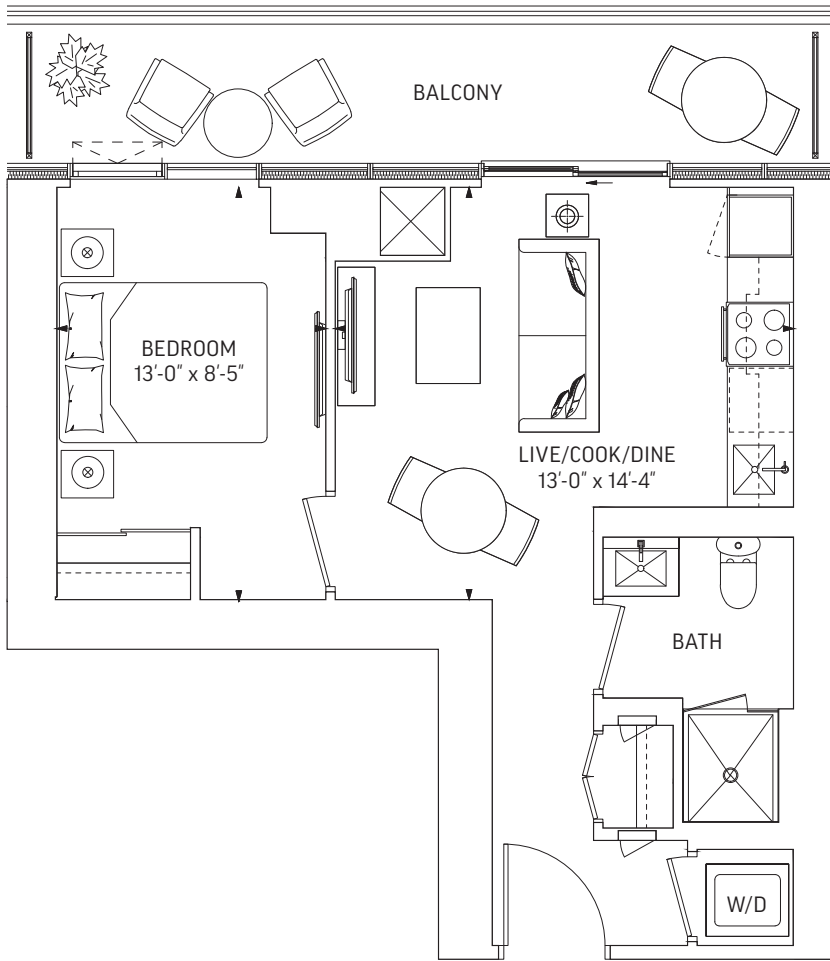

478 SQ.FT. OUTDOOR 48 SQ.FT.
TOTAL 526 SQ.FT.

LEVEL 7-19

LEVEL 20-29, 31

LEVEL 30

Q488 • 1 BEDROOM

488 SQ.FT. OUTDOOR 107 SQ.FT.
TOTAL 595 SQ.FT.

ALT BALCONIES
 OUTDOOR 74 SQ.FT.

ALT BALCONIES
 OUTDOOR 107 SQ.FT.