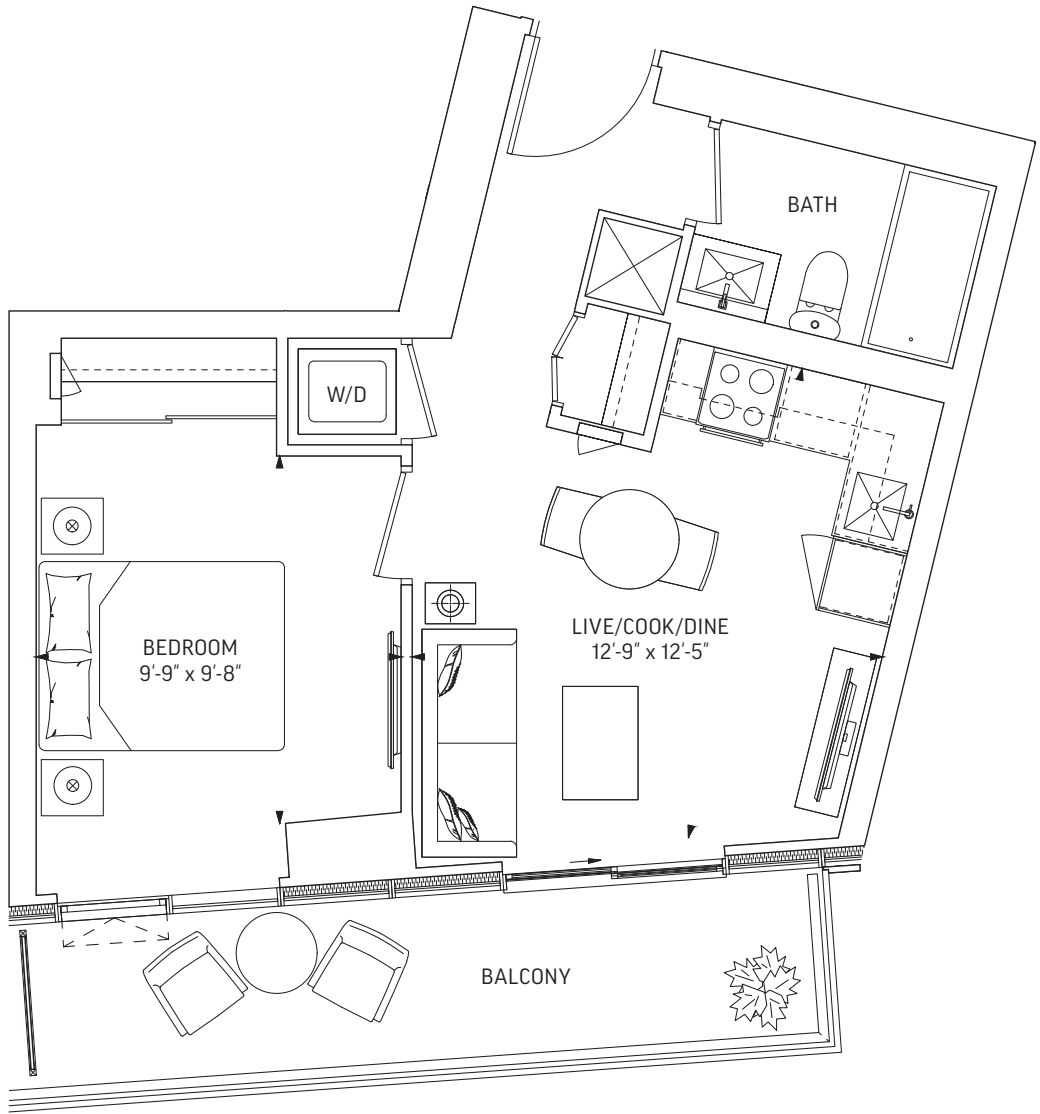

Q460 • 1 BEDROOM

460 SQ.FT. OUTDOOR 91 SQ.FT.
TOTAL 551 SQ.FT.