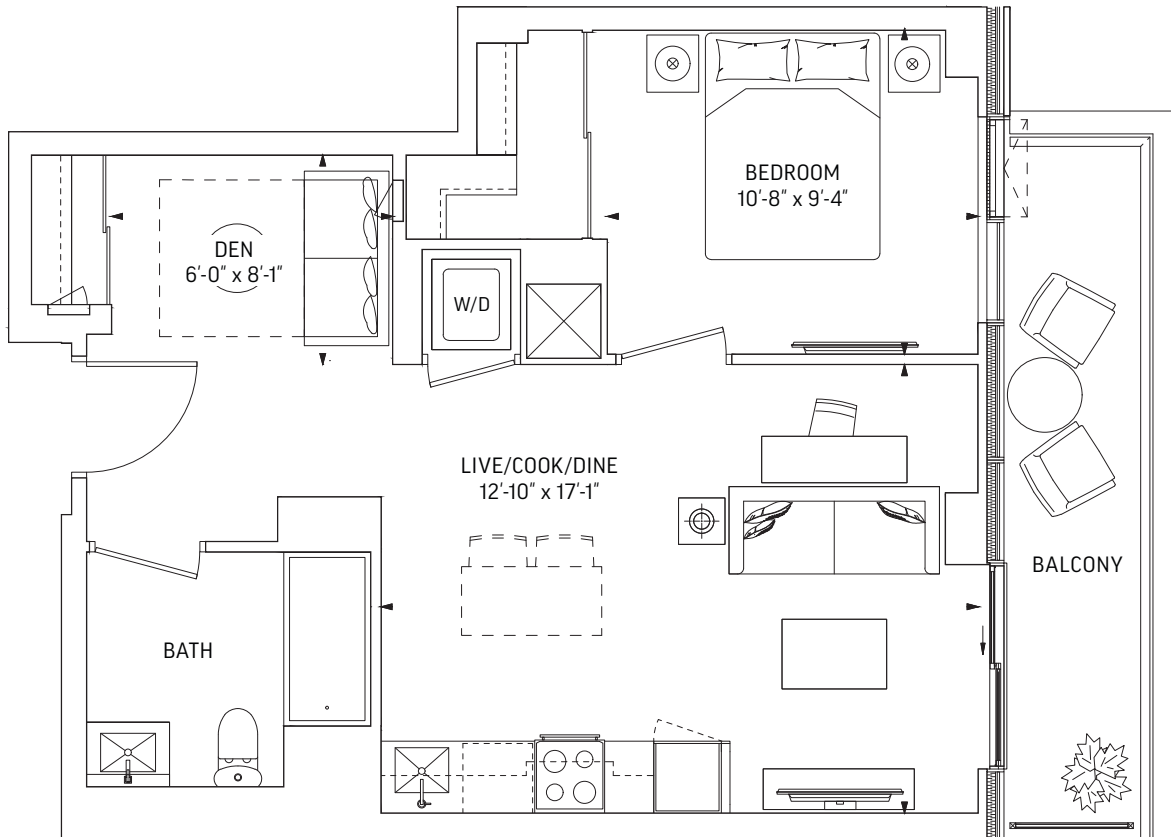

Q612 • 1 BEDROOM + DEN

612 SQ.FT. OUTDOOR 75 SQ.FT.
TOTAL 687 SQ.FT.

LEVEL 5