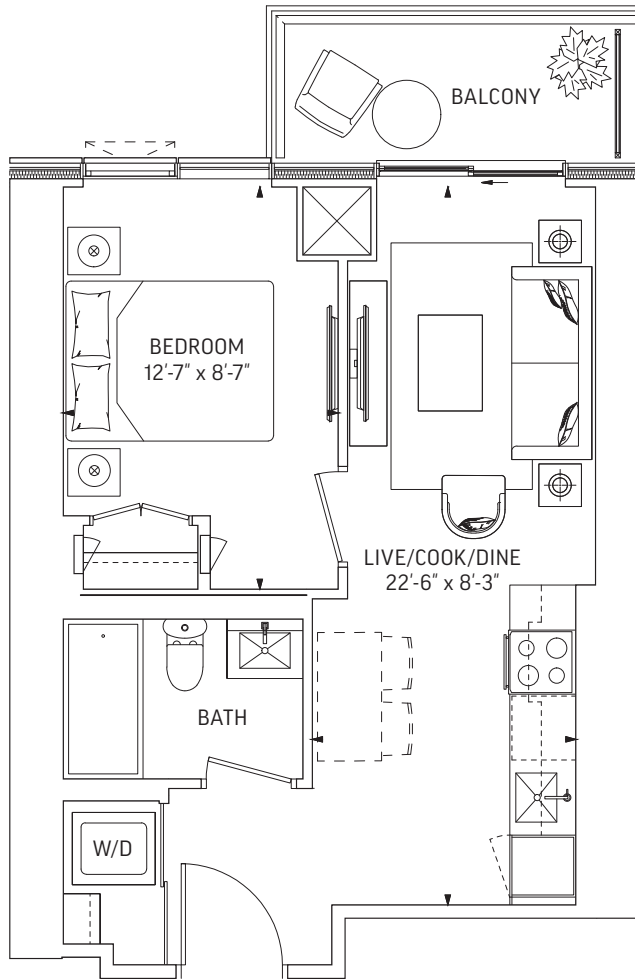

LEVEL 7-19

LEVEL 20-29, 31

LEVEL 32-59

Q448 • 1 BEDROOM

448 SQ.FT. OUTDOOR 79 SQ.FT.
TOTAL 527 SQ.FT.

ALT BALCONIES
OUTDOOR 79 SQ.FT.

ALT BALCONIES
OUTDOOR 45 SQ.FT.

LEVEL 7-19