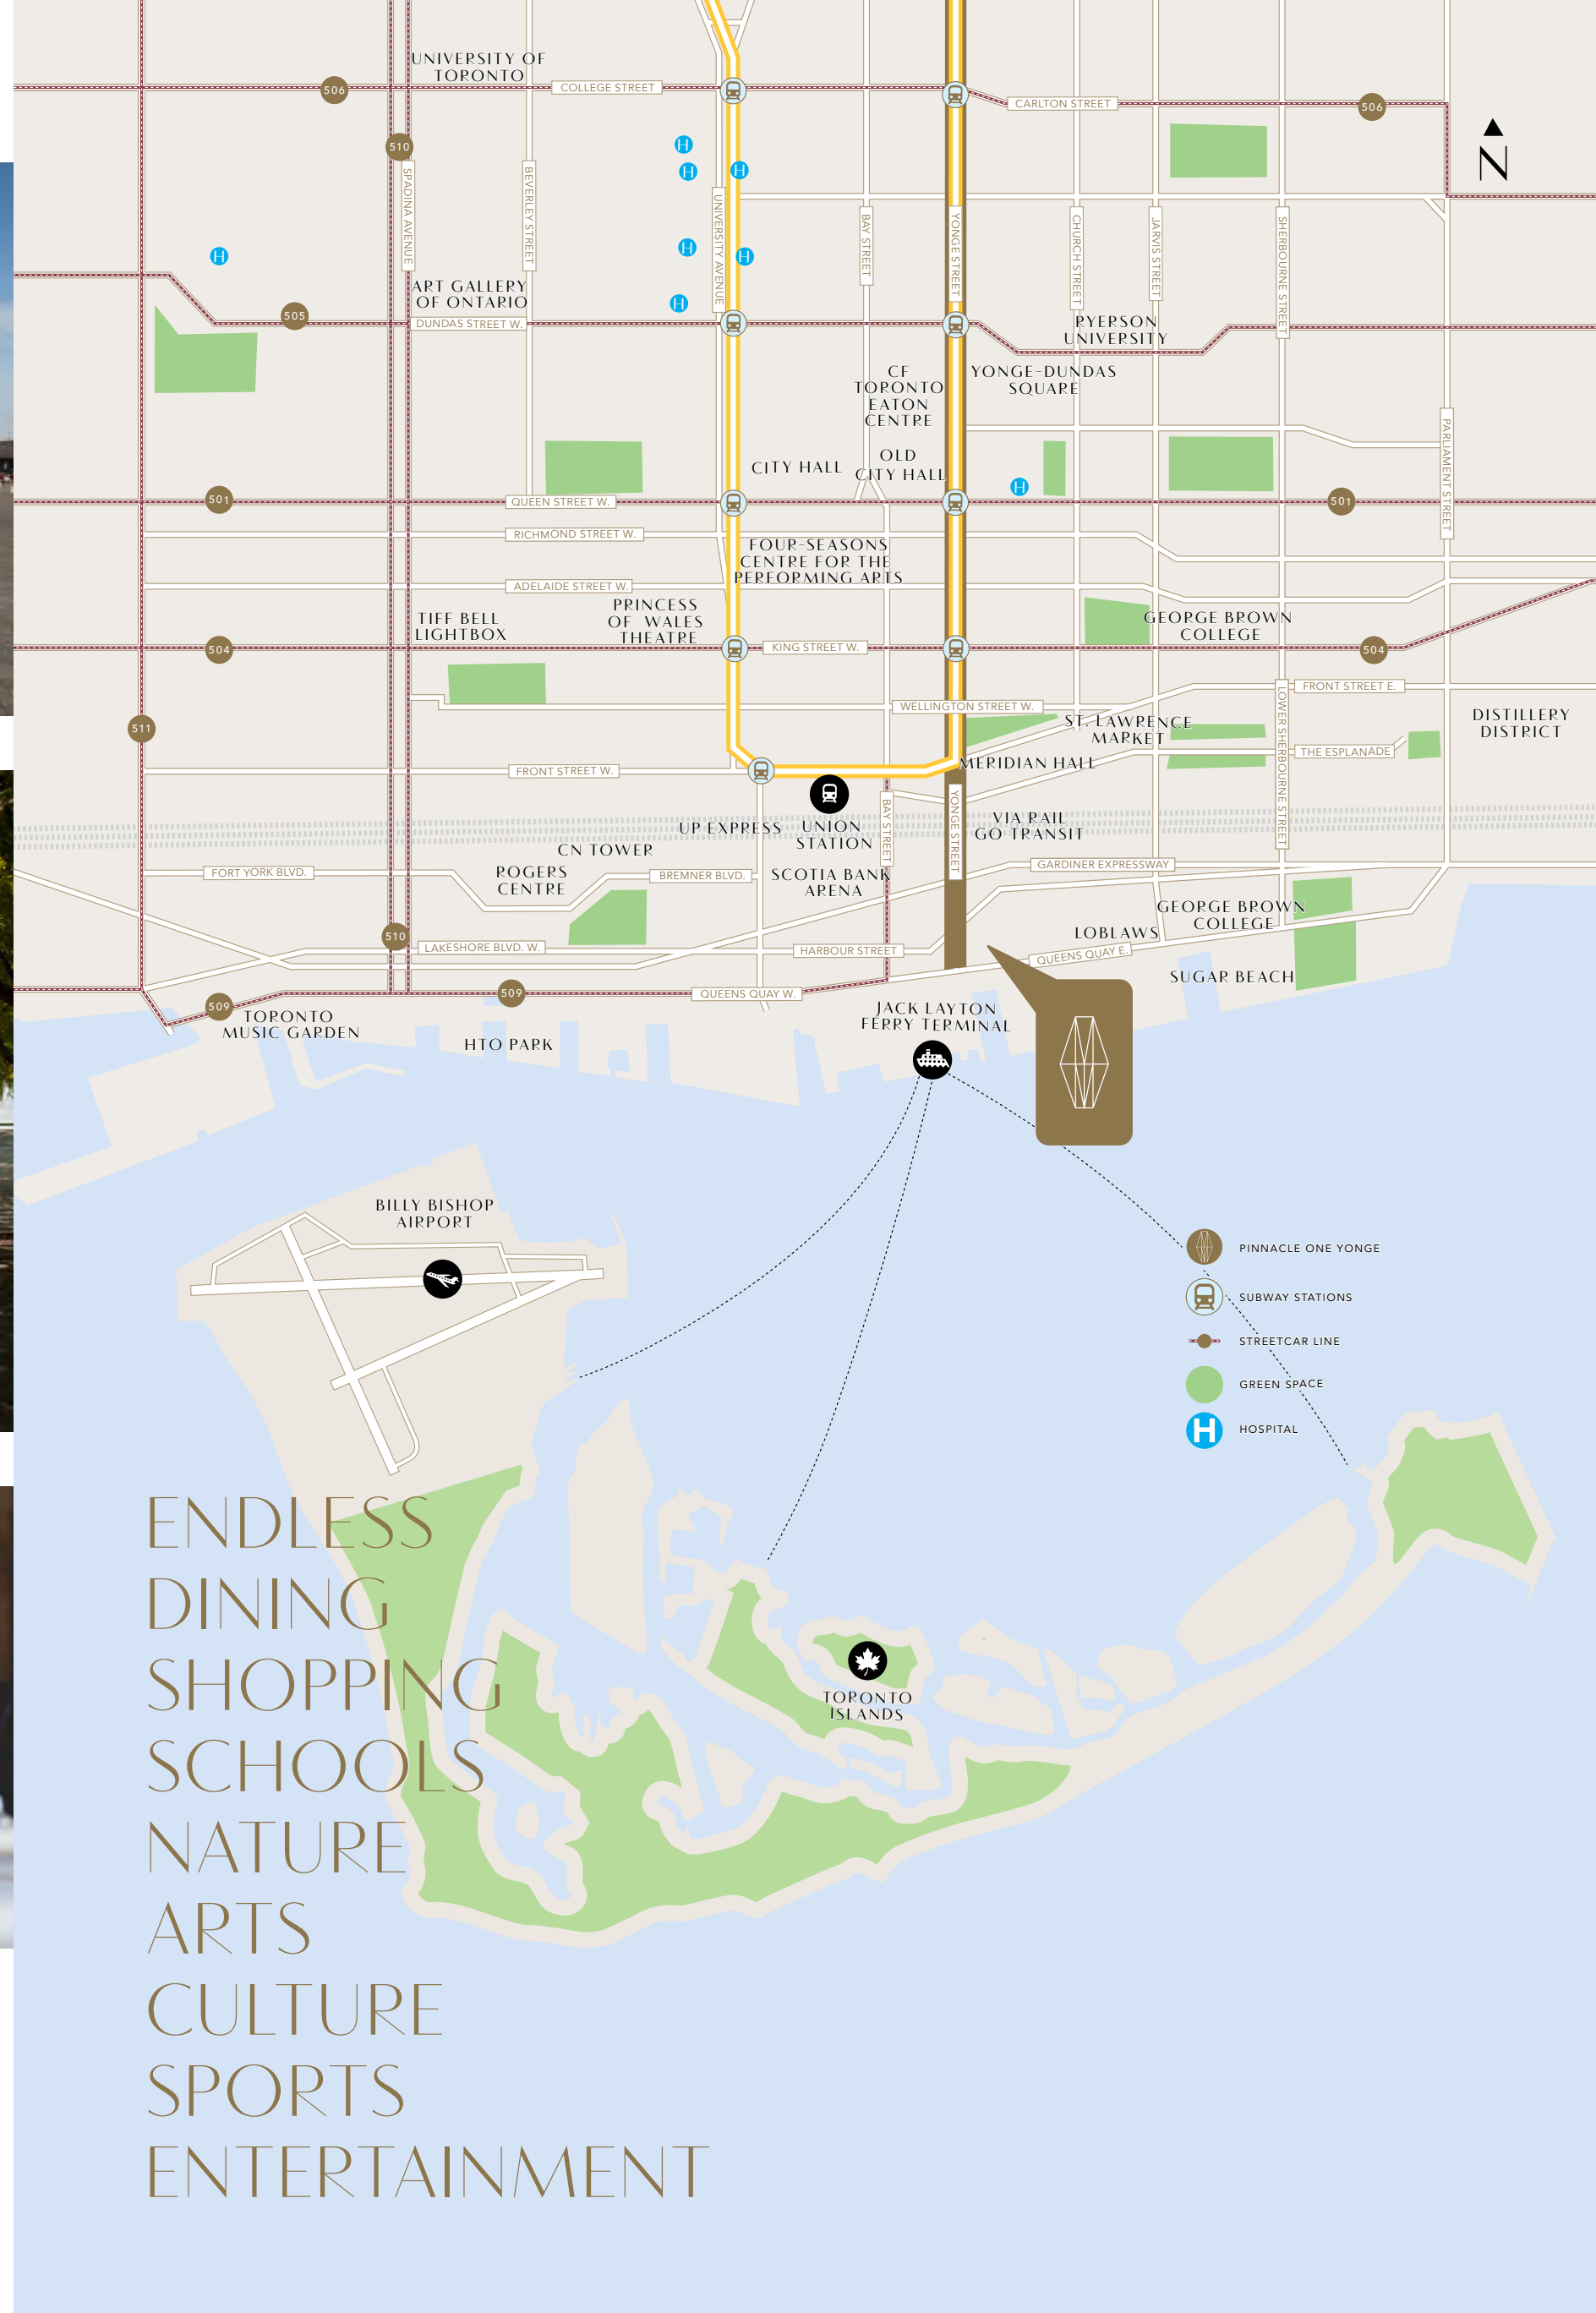

Illustration is artists' concept only.

A SENSE OF PLACE

Put yourself at the front and centre of Toronto's active waterfront, where you can stroll the boardwalk, enjoy the lake, bike along the Martin Goodman Trail or simply dig your toes into the warm sand that lines the shore.

All of downtown Toronto's magnificent icons are a short walk from SkyTower. Enjoy the incredible theatre, nightlife, restaurants and shops that make this one of the world's greatest cities!

ENDLESS DINING SHOPPING SCHOOLS NATURE ARTS CULTURE SPORTS ENTERTAINMENT

THE PIER, NORTH VANCOUVER

Pinnacle Hotel at The Pier, Pier 7 Restaurant, 10 Residential Towers

Experience true waterfront living, where spectacular vistas of Burrard Inlet, Stanley Park and the glimmering Vancouver skyline greet you morning and evening. An extraordinary West Coast lifestyle unfolds, for those who call The Pier home.