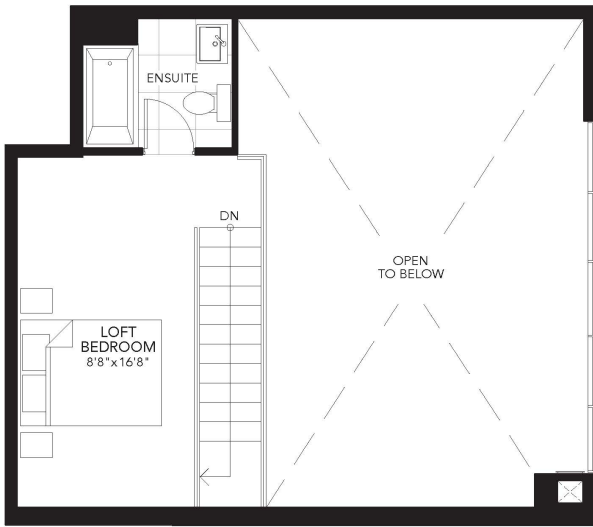

TYPE L8

875 SQ. FT.

1 BEDROOM | 2 BATHROOM

GEMINI
condos

1ST LEVEL

SECTION

MEZZANINE LEVEL

1ST FLOOR
SOUTH TOWER

CASTLERIDGE
H O M E S

TYPE L10

937 SQ. FT.

1 BEDROOM | 2 BATHROOM

GEMINI
condos

FI LEVEL

MEZZANINE LEVEL

SECTION

1ST FLOOR
SOUTH TOWER

TYPE A

759 SQ. FT.

2 BEDROOM + OPTIONAL DEN | 2 BATHROOM

GEMINI
condos

2ND FLOOR
SOUTH TOWER

3RD FLOOR
SOUTH TOWER

4TH FLOOR
SOUTH TOWER

5TH FLOOR
SOUTH TOWER

6TH FLOOR
SOUTH TOWER

7TH FLOOR
SOUTH TOWER

9TH FLOOR
SOUTH TOWER

TYPE B

672 SQ. FT.

2 BEDROOM | 2 BATHROOM

GEMINI
condos