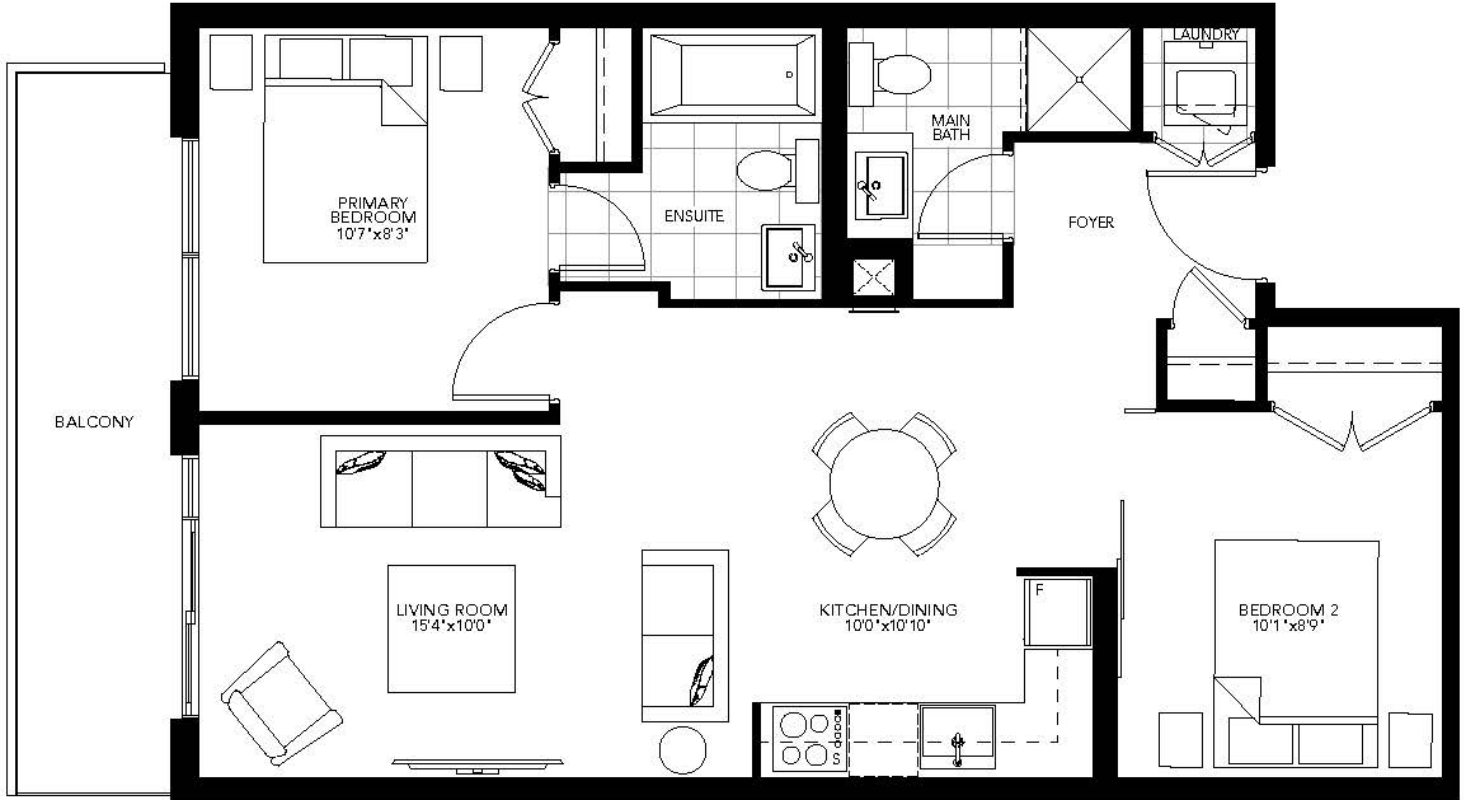

2ND FLOOR
SOUTH TOWER

3RD FLOOR
SOUTH TOWER

4TH FLOOR
SOUTH TOWER

5TH FLOOR
SOUTH TOWER

TYPE D

804 SQ. FT.

2 BEDROOM + DEN | 2 BATHROOM

GEMINI
condos

2ND FLOOR
SOUTH TOWER

CASTLERIDGE
H O M E S

TYPE B2

725 SQ. FT.

2 BEDROOM | 2 BATHROOM

GEMINI
condos

3RD FLOOR
SOUTH TOWER

4TH FLOOR
SOUTH TOWER

5TH FLOOR
SOUTH TOWER

6TH FLOOR
SOUTH TOWER

7TH FLOOR
SOUTH TOWER

8TH FLOOR
SOUTH TOWER

9TH FLOOR
SOUTH TOWER

TYPE C3

732 SQ. FT.

2 BEDROOM + DEN | 2 BATHROOM