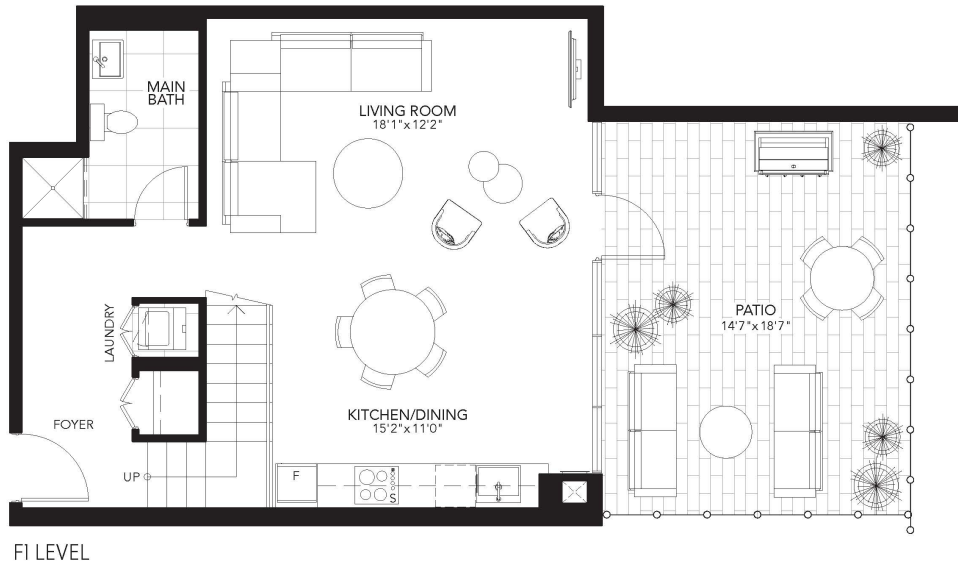

TYPE L8

875 SQ. FT.

1 BEDROOM | 2 BATHROOM

GEMINI
condos

1ST LEVEL

SECTION

MEZZANINE LEVEL

1ST FLOOR
SOUTH TOWER

CASTLERIDGE
H O M E S

TYPE L10

937 SQ. FT.

1 BEDROOM | 2 BATHROOM

GEMINI
condos

FI LEVEL

MEZZANINE LEVEL

SECTION

1ST FLOOR
SOUTH TOWER

TYPE A

759 SQ. FT.

2 BEDROOM + OPTIONAL DEN | 2 BATHROOM

GEMINI
condos

2ND FLOOR
SOUTH TOWER

3RD FLOOR
SOUTH TOWER

4TH FLOOR
SOUTH TOWER

5TH FLOOR
SOUTH TOWER

6TH FLOOR
SOUTH TOWER

7TH FLOOR
SOUTH TOWER

9TH FLOOR
SOUTH TOWER

TYPE B

672 SQ. FT.

2 BEDROOM | 2 BATHROOM

GEMINI
condos