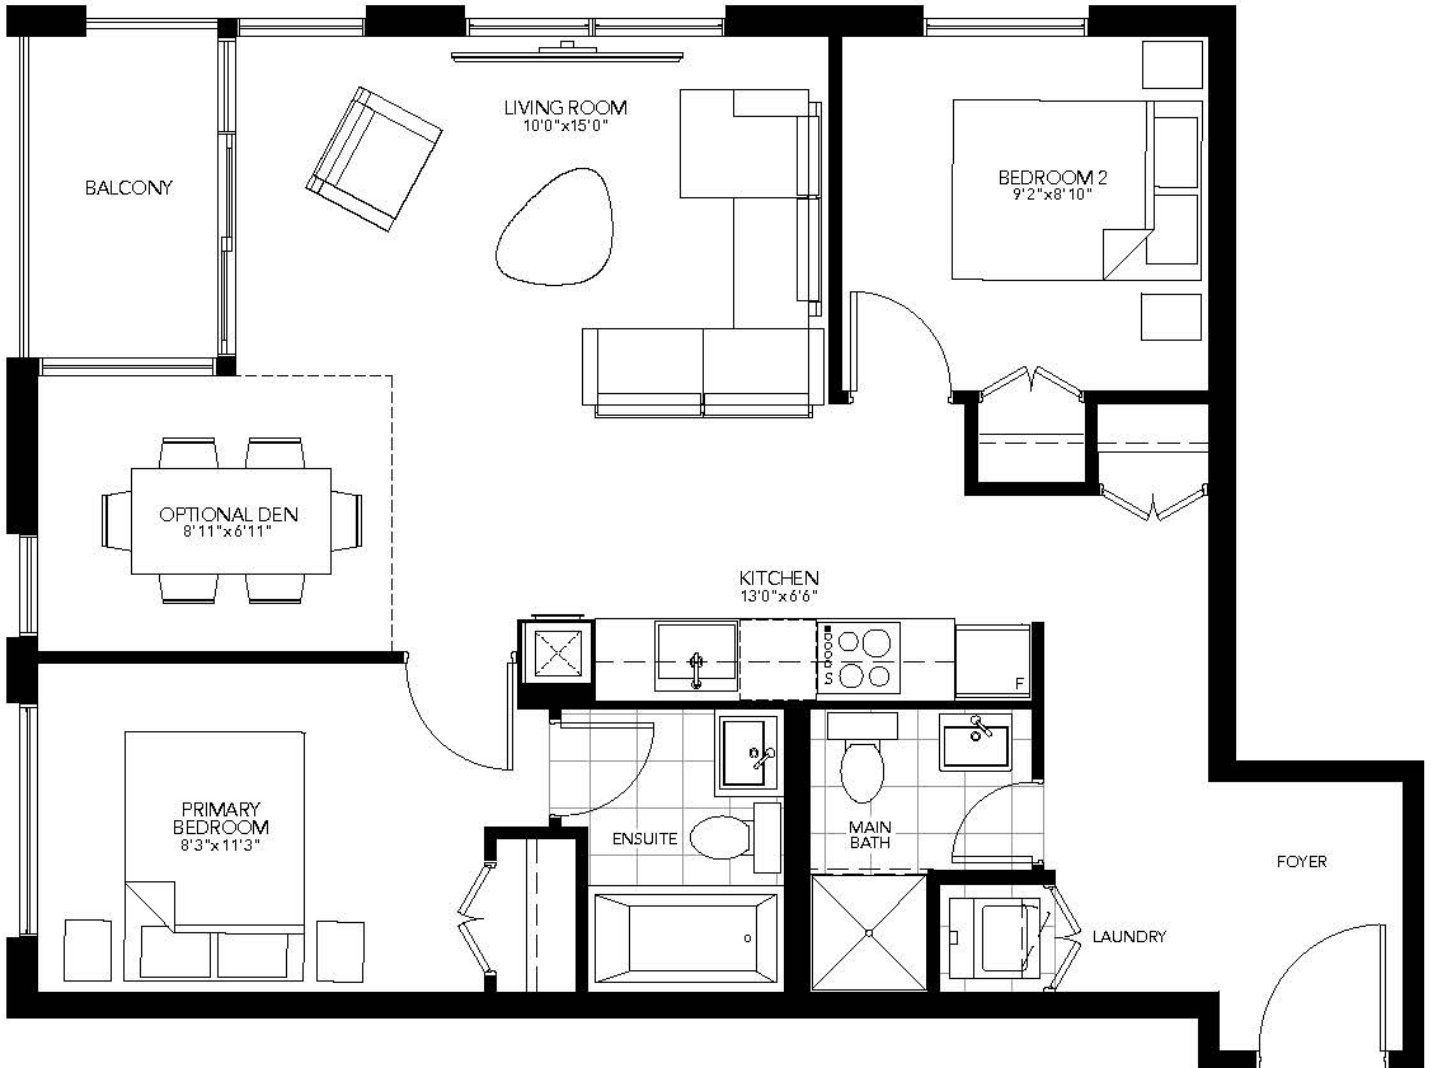

CASTLERIDGE
H O M E S

TYPE L10

937 SQ. FT.

1 BEDROOM | 2 BATHROOM

GEMINI
condos

FI LEVEL

MEZZANINE LEVEL

SECTION

1ST FLOOR
SOUTH TOWER

TYPE A

759 SQ. FT.

2 BEDROOM + OPTIONAL DEN | 2 BATHROOM

GEMINI
condos

2ND FLOOR
SOUTH TOWER

3RD FLOOR
SOUTH TOWER

4TH FLOOR
SOUTH TOWER

5TH FLOOR
SOUTH TOWER

6TH FLOOR
SOUTH TOWER

7TH FLOOR
SOUTH TOWER

9TH FLOOR
SOUTH TOWER

TYPE B

672 SQ. FT.

2 BEDROOM | 2 BATHROOM

GEMINI
condos

2ND FLOOR
SOUTH TOWER

3RD FLOOR
SOUTH TOWER

4TH FLOOR
SOUTH TOWER

5TH FLOOR
SOUTH TOWER

TYPE D

804 SQ. FT.

2 BEDROOM + DEN | 2 BATHROOM

GEMINI
condos