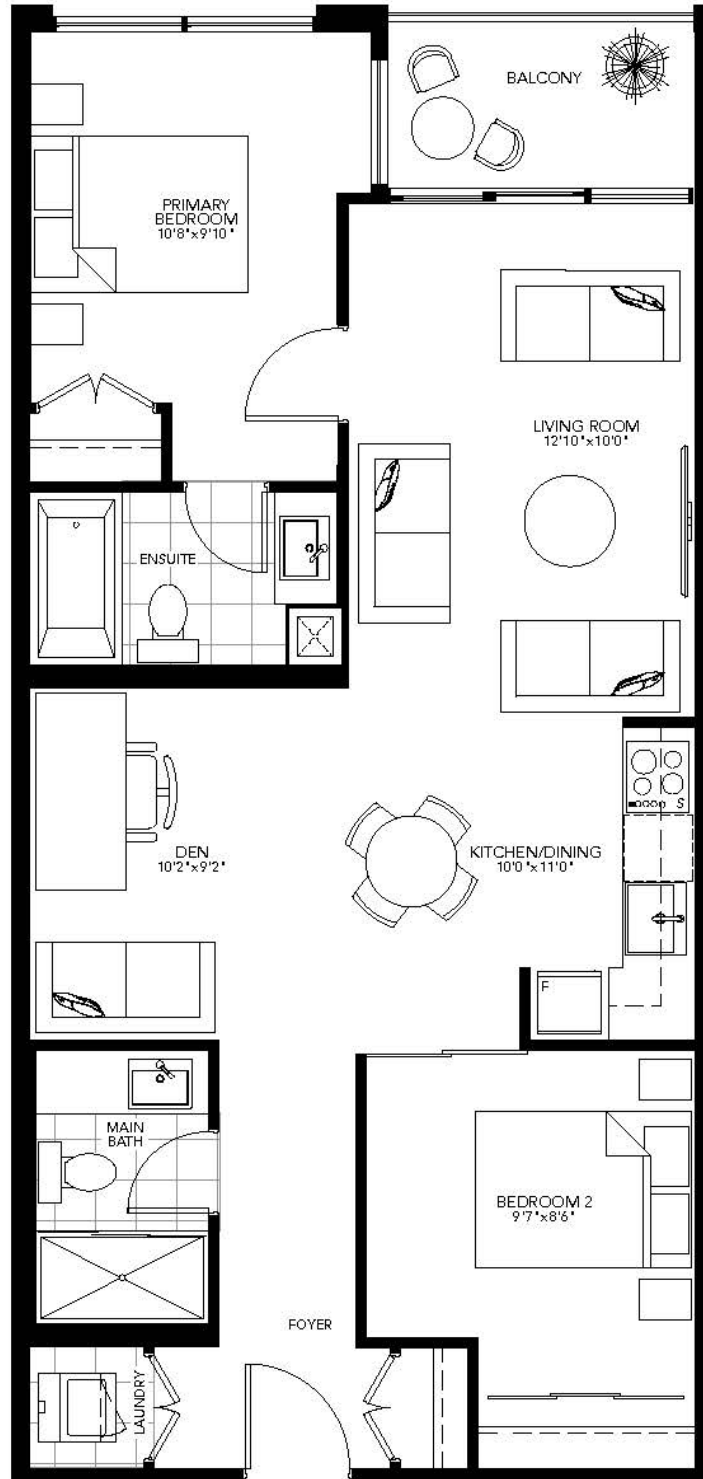

1ST FLOOR
SOUTH TOWER

TYPE A

759 SQ. FT.

2 BEDROOM + OPTIONAL DEN | 2 BATHROOM

GEMINI
condos

2ND FLOOR
SOUTH TOWER

3RD FLOOR
SOUTH TOWER

4TH FLOOR
SOUTH TOWER

2ND FLOOR
SOUTH TOWER

3RD FLOOR
SOUTH TOWER

4TH FLOOR
SOUTH TOWER

5TH FLOOR
SOUTH TOWER

TYPE D

804 SQ. FT.

2 BEDROOM + DEN | 2 BATHROOM

GEMINI
condos

2ND FLOOR
SOUTH TOWER

CASTLERIDGE
H O M E S

TYPE B2

725 SQ. FT.

2 BEDROOM | 2 BATHROOM

GEMINI
condos

3RD FLOOR
SOUTH TOWER

4TH FLOOR
SOUTH TOWER

5TH FLOOR
SOUTH TOWER

6TH FLOOR
SOUTH TOWER

7TH FLOOR
SOUTH TOWER

8TH FLOOR
SOUTH TOWER

9TH FLOOR
SOUTH TOWER

TYPE C3

732 SQ. FT.

2 BEDROOM + DEN | 2 BATHROOM