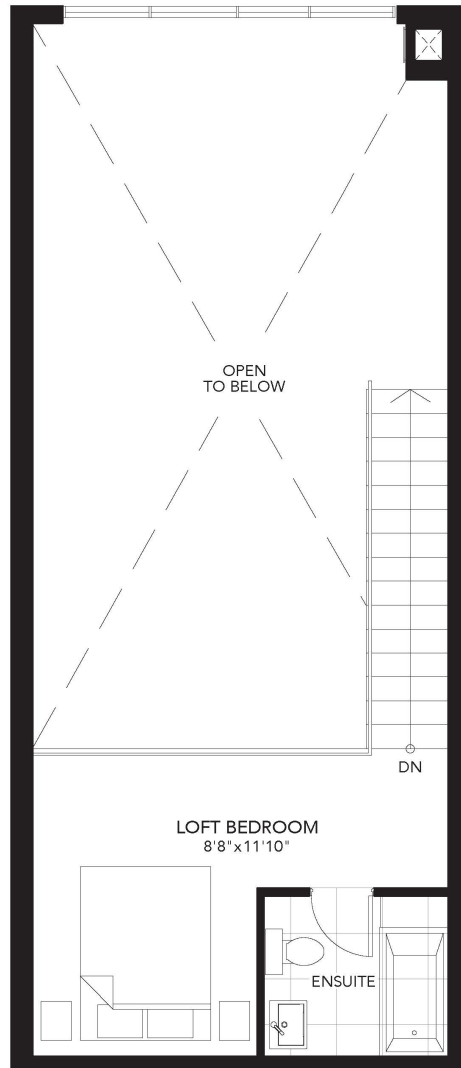

TYPE L8

875 SQ. FT.

1 BEDROOM | 2 BATHROOM

GEMINI
condos

1ST LEVEL

SECTION

MEZZANINE LEVEL

1ST FLOOR
SOUTH TOWER

CASTLERIDGE
H O M E S

TYPE L10

937 SQ. FT.

1 BEDROOM | 2 BATHROOM

GEMINI
condos

FI LEVEL

MEZZANINE LEVEL

SECTION

1ST FLOOR
SOUTH TOWER

TYPE A

759 SQ. FT.

2 BEDROOM + OPTIONAL DEN | 2 BATHROOM

GEMINI
condos

2ND FLOOR
SOUTH TOWER

3RD FLOOR
SOUTH TOWER

4TH FLOOR
SOUTH TOWER

2ND FLOOR
SOUTH TOWER

3RD FLOOR
SOUTH TOWER

4TH FLOOR
SOUTH TOWER

5TH FLOOR
SOUTH TOWER

TYPE D

804 SQ. FT.

2 BEDROOM + DEN | 2 BATHROOM

GEMINI
condos