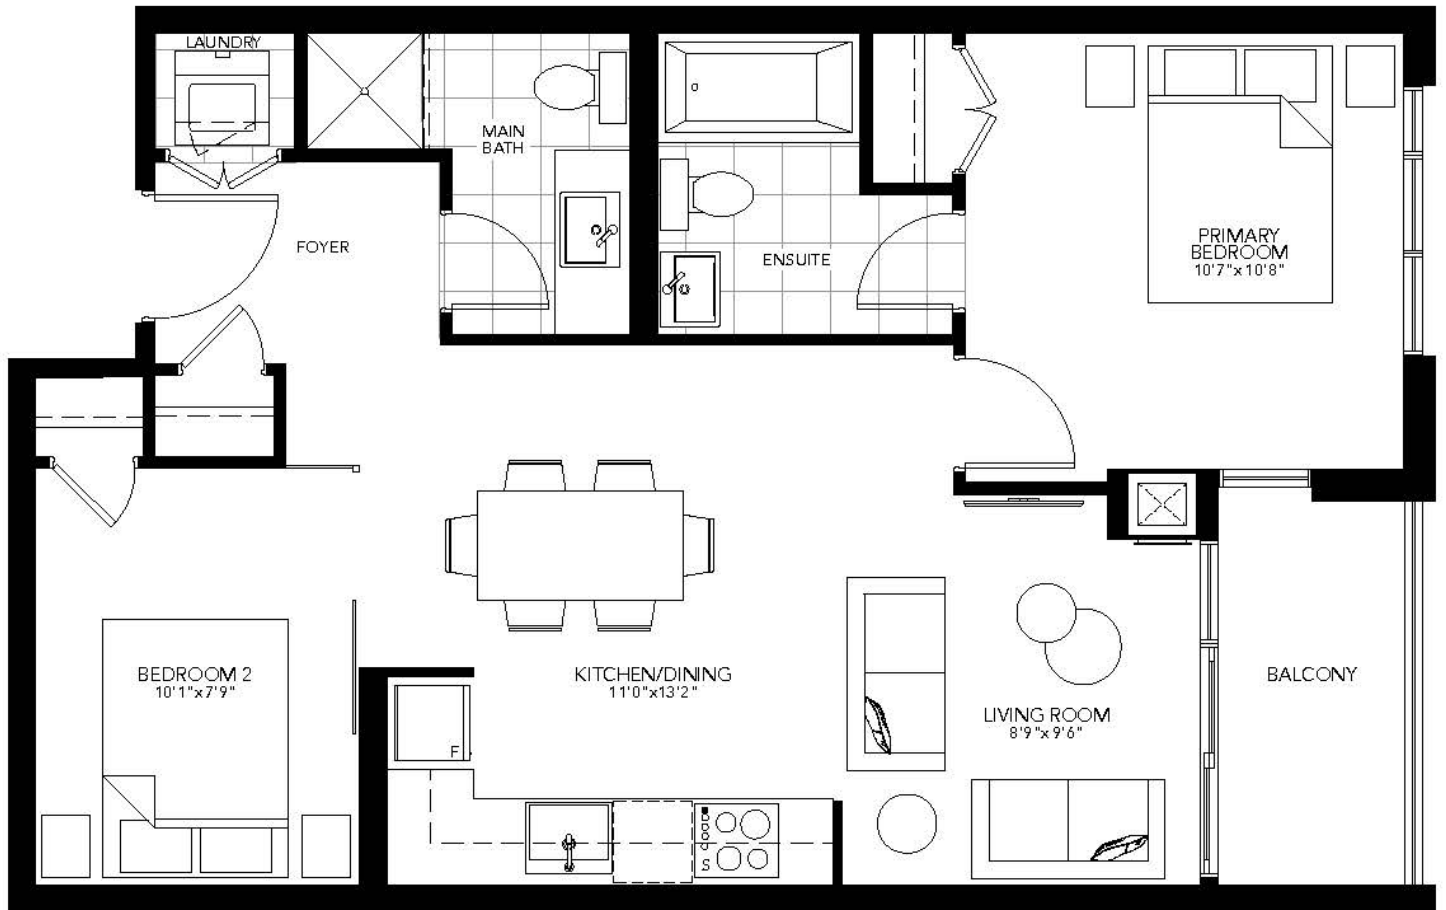

1ST FLOOR
SOUTH TOWER

TYPE A

759 SQ. FT.

2 BEDROOM + OPTIONAL DEN | 2 BATHROOM

GEMINI
condos

2ND FLOOR
SOUTH TOWER

3RD FLOOR
SOUTH TOWER

4TH FLOOR
SOUTH TOWER

5TH FLOOR
SOUTH TOWER

6TH FLOOR
SOUTH TOWER

7TH FLOOR
SOUTH TOWER

9TH FLOOR
SOUTH TOWER

TYPE B

672 SQ. FT.

2 BEDROOM | 2 BATHROOM

GEMINI
condos

2ND FLOOR
SOUTH TOWER

3RD FLOOR
SOUTH TOWER

4TH FLOOR
SOUTH TOWER

5TH FLOOR
SOUTH TOWER

TYPE D

804 SQ. FT.

2 BEDROOM + DEN | 2 BATHROOM

GEMINI
condos

5TH FLOOR
SOUTH TOWER

6TH FLOOR
SOUTH TOWER

7TH FLOOR
SOUTH TOWER

8TH FLOOR
SOUTH TOWER

9TH FLOOR
SOUTH TOWER

TYPE C3

732 SQ. FT.

2 BEDROOM + DEN | 2 BATHROOM