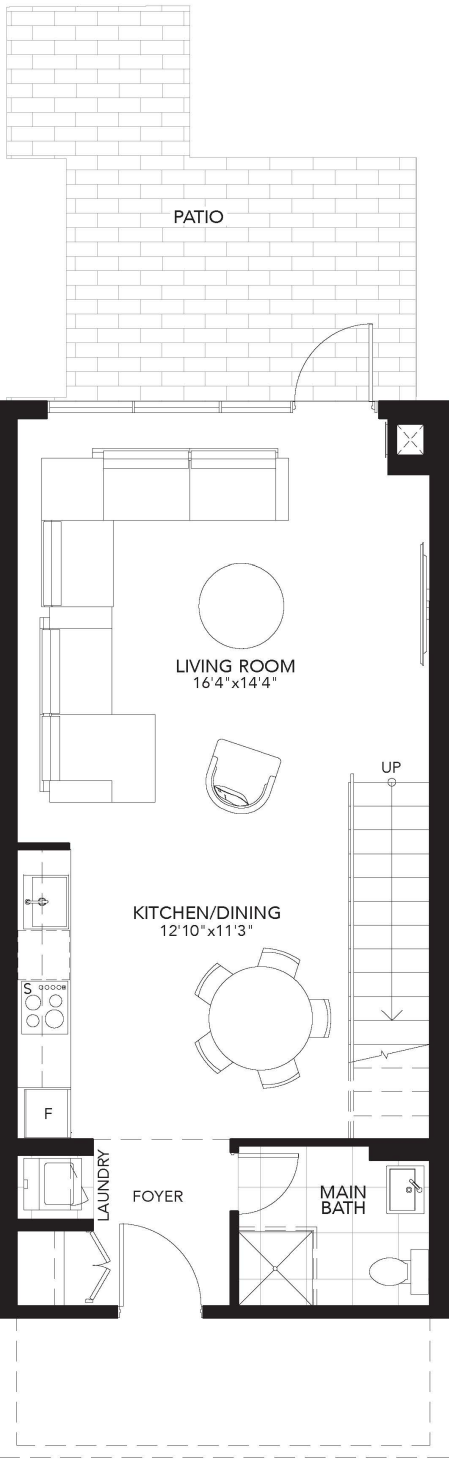

TYPE L8

875 SQ. FT.

1 BEDROOM | 2 BATHROOM

GEMINI
condos

1ST LEVEL

SECTION

MEZZANINE LEVEL

1ST FLOOR
SOUTH TOWER

CASTLERIDGE
H O M E S

TYPE L10

937 SQ. FT.

1 BEDROOM | 2 BATHROOM

GEMINI
condos

FI LEVEL

MEZZANINE LEVEL

SECTION

1ST FLOOR
SOUTH TOWER

TYPE A

759 SQ. FT.

2 BEDROOM + OPTIONAL DEN | 2 BATHROOM

GEMINI
condos

2ND FLOOR
SOUTH TOWER

3RD FLOOR
SOUTH TOWER

4TH FLOOR
SOUTH TOWER

5TH FLOOR
SOUTH TOWER

6TH FLOOR
SOUTH TOWER

7TH FLOOR
SOUTH TOWER

9TH FLOOR
SOUTH TOWER

TYPE B

672 SQ. FT.

2 BEDROOM | 2 BATHROOM

GEMINI
condos