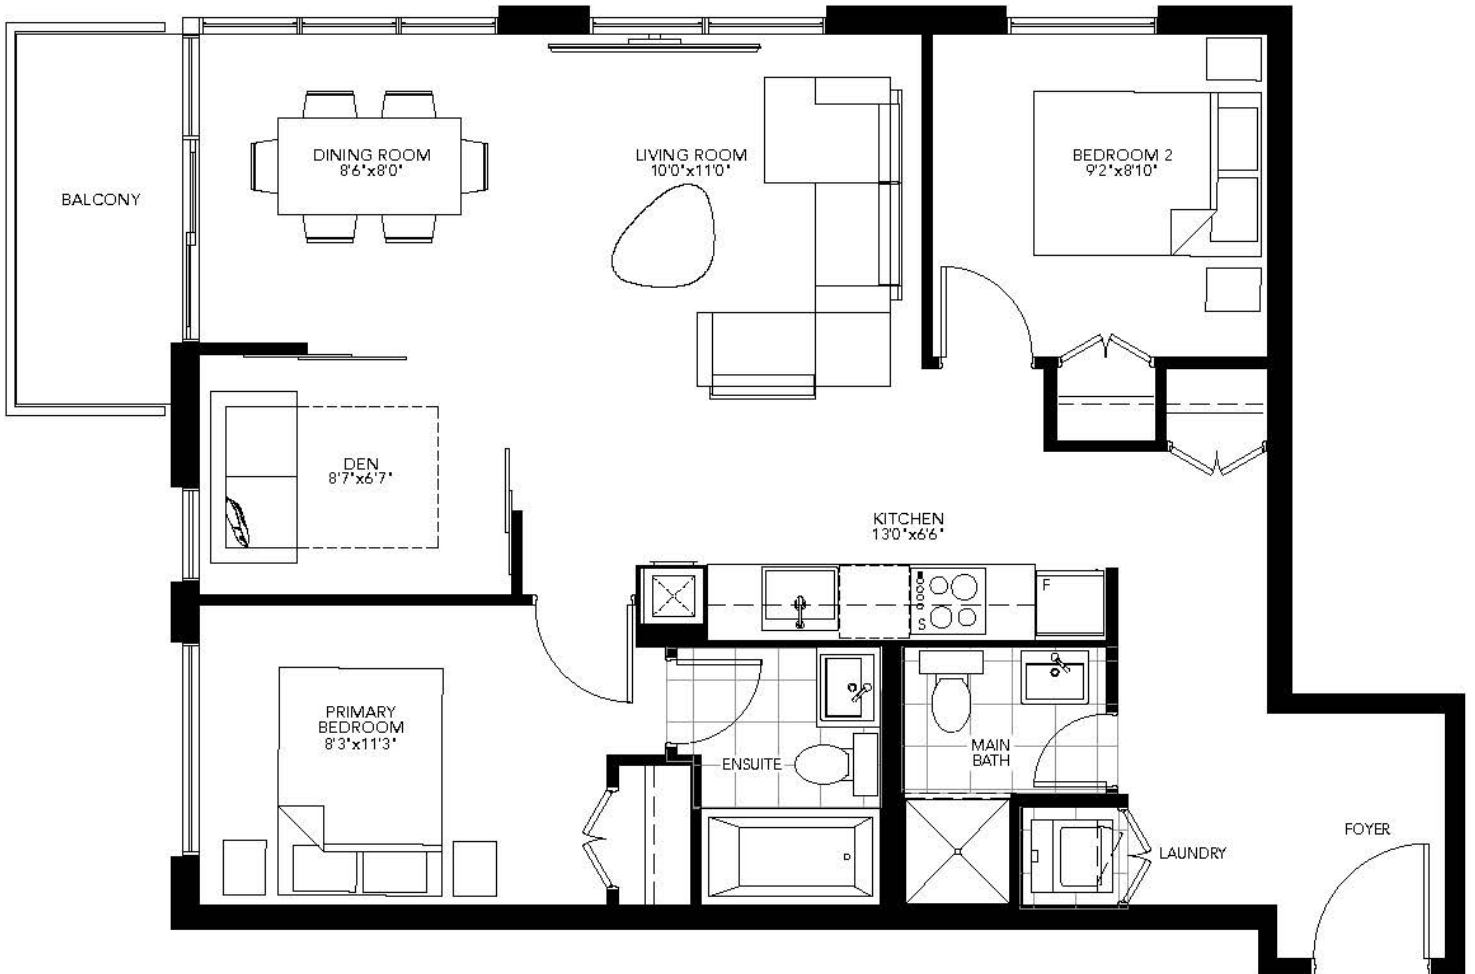

1ST FLOOR
SOUTH TOWER

TYPE A

759 SQ. FT.

2 BEDROOM + OPTIONAL DEN | 2 BATHROOM

GEMINI
condos

2ND FLOOR
SOUTH TOWER

3RD FLOOR
SOUTH TOWER

4TH FLOOR
SOUTH TOWER

5TH FLOOR
SOUTH TOWER

6TH FLOOR
SOUTH TOWER

7TH FLOOR
SOUTH TOWER

8TH FLOOR
SOUTH TOWER

9TH FLOOR
SOUTH TOWER

TYPE C3

732 SQ. FT.

2 BEDROOM + DEN | 2 BATHROOM

GEMINI
condos

4TH FLOOR
SOUTH TOWER.

5TH FLOOR
SOUTH TOWER.

6TH FLOOR
SOUTH TOWER.

7TH FLOOR
SOUTH TOWER.

8TH FLOOR
SOUTH TOWER.

9TH FLOOR
SOUTH TOWER.

TYPE A3

803 SQ. FT.

2 BEDROOM + DEN | 2 BATHROOM

GEMINI
condos

7TH FLOOR
SOUTH TOWER

8TH FLOOR
SOUTH TOWER

9TH FLOOR
SOUTH TOWER